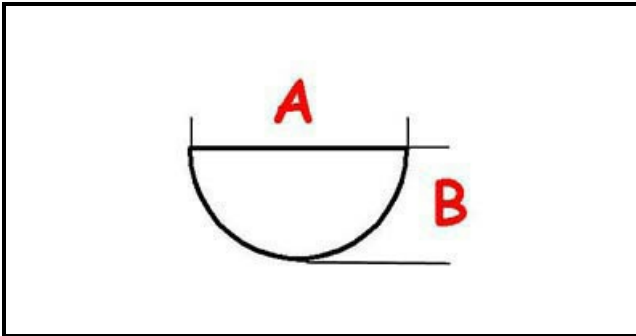

3108719

Date: 15-11-2024

**ORIGINAL
OSP
SPARE PARTS**

Technical data

DEPTH MM	A=6mm
WIDTH MM	B=5mm
HEIGHT MM	H=8,5mm
EXTERNAL DIAMETER mm	Ø=60mm
HOLE FOR HALF-MOON SHAFT	MEZZALUNA/HALF-MOON

Manufacturer code