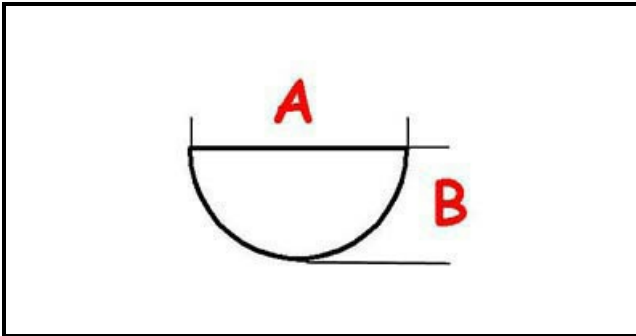

3108720

Date: 22-01-2025

ORIGINAL
OSP
SPARE PARTS

Technical data

DEPTH MM	A=6mm
WIDTH MM	B=5mm
HEIGHT MM	H=8,5mm
EXTERNAL DIAMETER mm	Ø=60mm
HOLE FOR HALF-MOON SHAFT	MEZZALUNA/HALF-MOON

Manufacturer code

ELECTROLUX PROFESSIONAL S.P.A.