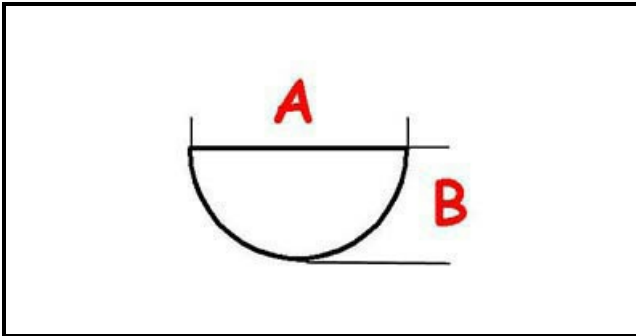

Technical data

DEPTH MM	A=6mm
WIDTH MM	B=5mm
HEIGHT MM	H=8,5mm
EXTERNAL DIAMETER mm	Ø=60mm
HOLE FOR HALF-MOON SHAFT	MEZZALUNA/HALF-MOON

Manufacturer code

ELECTROLUX PROFESSIONAL S.P.A.