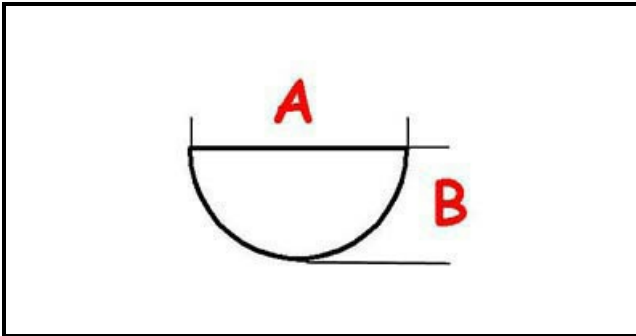

3108720

Date: 15-11-2024

ORIGINAL
OSP
SPARE PARTS

Technical data

DEPTH MM	A=6mm
WIDTH MM	B=5mm
HEIGHT MM	H=8,5mm
EXTERNAL DIAMETER mm	Ø=60mm
HOLE FOR HALF-MOON SHAFT	MEZZALUNA/HALF-MOON

Manufacturer code

ELECTROLUX PROFESSIONAL S.P.A.