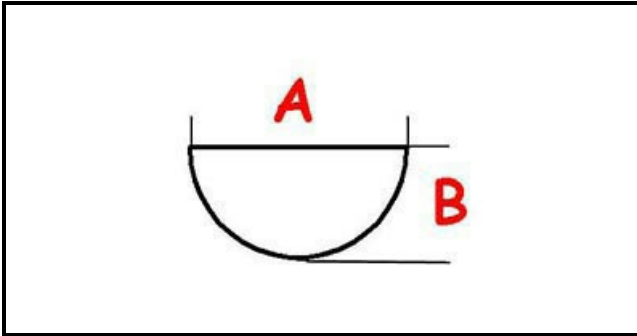

3108720

Date: 10-04-2025

ORIGINAL
OSP
SPARE PARTS

Technical data

DEPTH MM	A=6mm
WIDTH MM	B=5mm
HEIGHT MM	H=8,5mm
EXTERNAL DIAMETER mm	Ø=60mm
HOLE FOR HALF-MOON SHAFT	MEZZALUNA/HALF-MOON

Manufacturer code

ELECTROLUX PROFESSIONAL S.P.A.