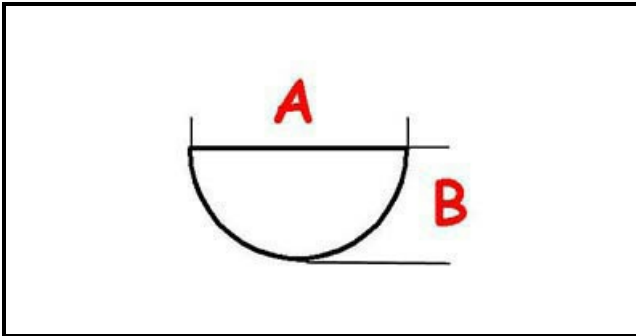

3108720

Date: 24-02-2025

**ORIGINAL
OSP
SPARE PARTS**

Technical data

| | |
|--------------------------|---------------------|
| DEPTH MM | A=6mm |
| WIDTH MM | B=5mm |
| HEIGHT MM | H=8,5mm |
| EXTERNAL DIAMETER mm | Ø=60mm |
| HOLE FOR HALF-MOON SHAFT | MEZZALUNA/HALF-MOON |