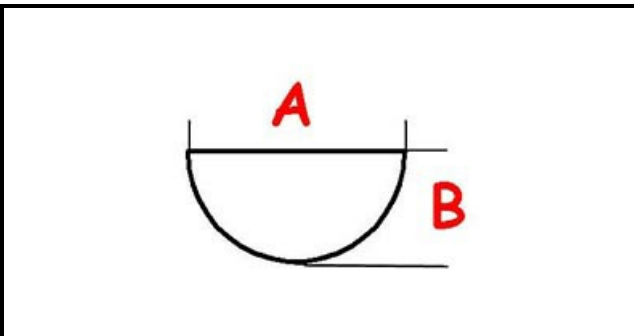

3108734

KNOB D72 Ø8 GAS TAP GREY

Date: 22-01-2025

ORIGINAL
OSP
SPARE PARTS**Technical data**

DEPTH MM	A=8mm
WIDTH MM	B=6mm
EXTERNAL DIAMETER mm	Ø=72mm
NUMBER OF POSITIONS	4
HOLE FOR HALF-MOON SHAFT	MEZZALUNA/HALF -MOON SHAFT