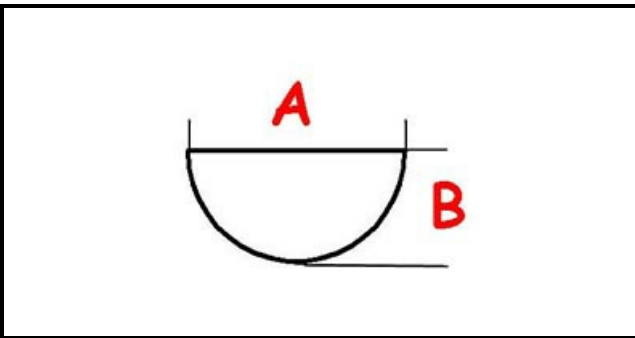

## Technical data

DEPTH MM	A=8mm
WIDTH MM	B=6mm
EXTERNAL DIAMETER mm	Ø=72mm
NUMBER OF POSITIONS	4
HOLE FOR HALF-MOON SHAFT	MEZZALUNA/HALF -MOON SHAFT