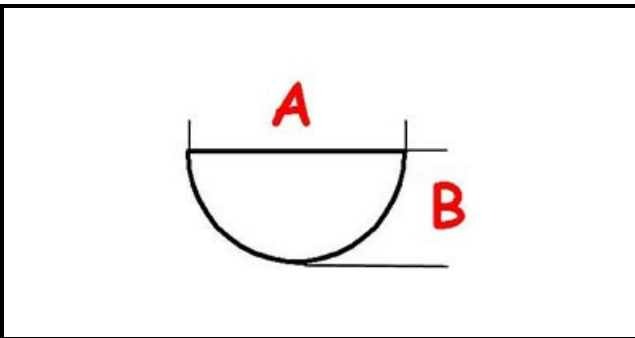

3108734

KNOB D72 Ø8 GAS TAP GREY

Date: 15-11-2024

ORIGINAL
OSP
SPARE PARTS**Technical data**

DEPTH MM	A=8mm
WIDTH MM	B=6mm
EXTERNAL DIAMETER mm	Ø=72mm
NUMBER OF POSITIONS	4
HOLE FOR HALF-MOON SHAFT	MEZZALUNA/HALF -MOON SHAFT