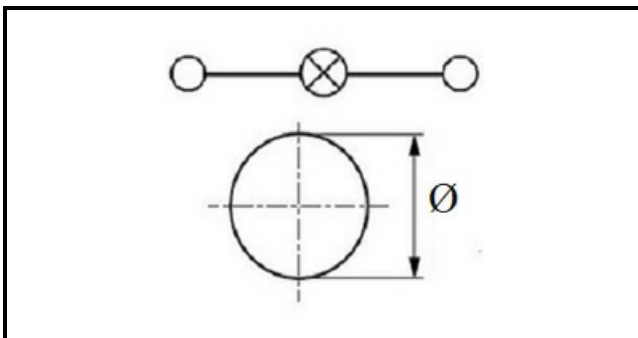

1104180

RED LIGHT WITH RING D. 12MM 250V

Date: 10-03-2025

Technical data

DIAMETER mm	D=12mm
MONOPHASE	V230
NUMBER OF POLES	POLES=2
LAMP TYPE	ROSSA/RED
FASTON MM	6,3mm

Manufacturer code

COMENDA - ALI GROUP SRL A SOCIO UNICO