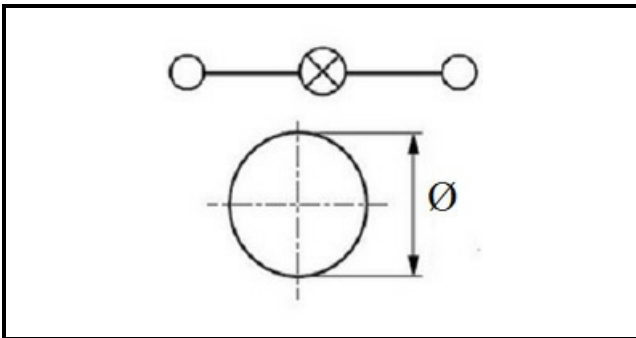

1104180

RED LIGHT WITH RING D. 12MM 250V

Date: 02-02-2025

**Technical data**

DIAMETER mm	D=12mm
MONOPHASE	V230
NUMBER OF POLES	POLES=2
LAMP TYPE	ROSSA/RED
FASTON MM	6,3mm

Manufacturer code

COMENDA - ALI GROUP SRL A SOCIO UNICO