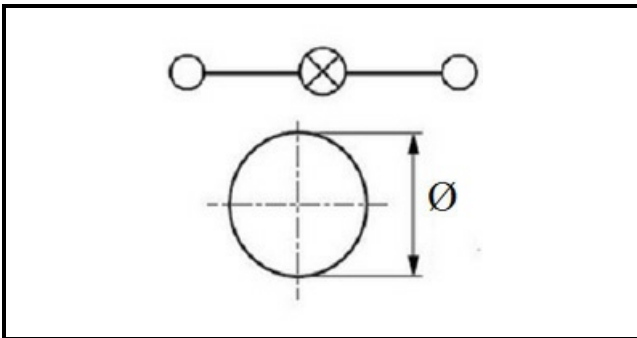

1104180

RED LIGHT WITH RING D. 12MM 250V

Date: 15-11-2024

**Technical data**

DIAMETER mm	D=12mm
MONOPHASE	V230
NUMBER OF POLES	POLES=2
LAMP TYPE	ROSSA/RED
FASTON MM	6,3mm

Manufacturer code

COMENDA - ALI GROUP SRL A SOCIO UNICO