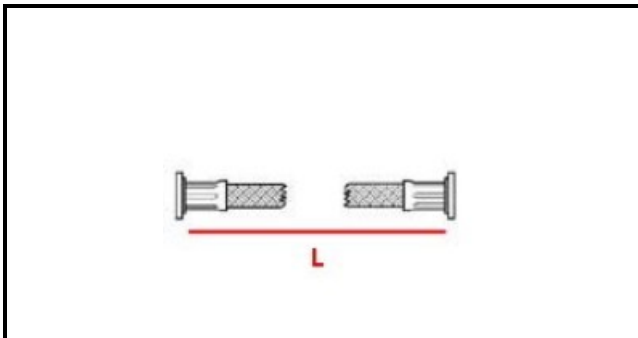

2110166

**FLEXIBLE GAS HOSE 1/2"FF L=1000MM UNI EN14800**

Date: 22-12-2024

**Technical data**

DEPTH MM	L=1000mm
GAS THREAD	F-F 1/2
MATERIAL	INOX/GAS