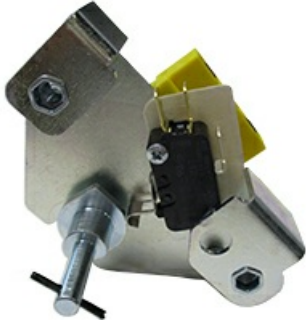

## MOTOREDUCER 230V 50HZ 4VA

Date: 27-02-2025

ORIGINAL  
**OSP**  
SPARE PARTS