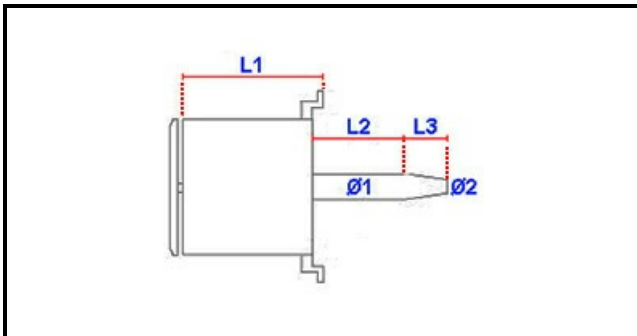

1103473

**MOTOR HP 1 F3 P4 200-480V**

Date: 22-12-2024

**ORIGINAL  
OSP  
SPARE PARTS****Technical data**

MOTOR LENGHT mm	L1=165mm
SHAFT LENGHT 1 mm	L2=56mm
SHAFT LENGHT 2 mm	L3=47mm
SHAFT DIAMETER mm	Ø1=24mm
HP - POWER	HP=1
KILOWATT KW	KW=0,735
THREE PHASE	400V
SHAFT DIAMETER 2 mm	Ø2=20mm