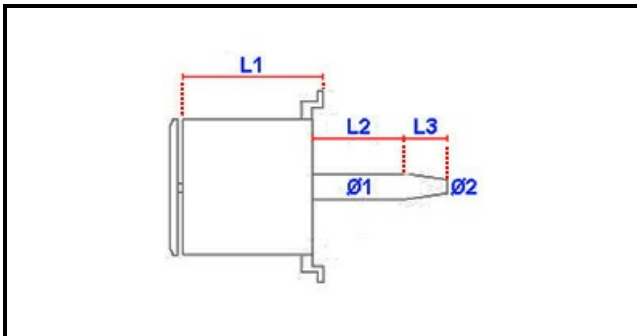

1103473

**MOTOR HP 1 F3 P4 200-480V**

Date: 26-02-2025

**ORIGINAL  
OSP  
SPARE PARTS****Technical data**

MOTOR LENGHT mm	L1=165mm
SHAFT LENGHT 1 mm	L2=56mm
SHAFT LENGHT 2 mm	L3=47mm
SHAFT DIAMETER mm	Ø1=24mm
HP - POWER	HP=1
KILOWATT KW	KW=0,735
THREE PHASE	400V
SHAFT DIAMETER 2 mm	Ø2=20mm