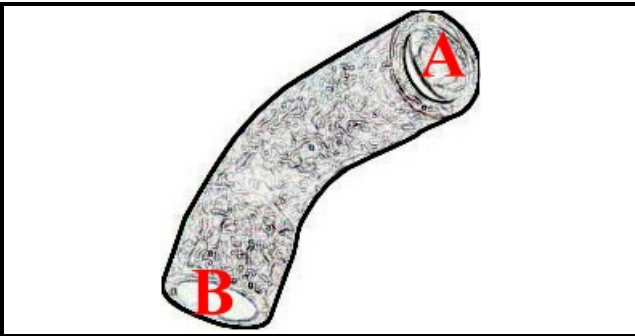

## Technical data

MINIMUM INTERNAL DIAMETER mm	A=50mm
MAXIMUM INTERNAL DIAMETER mm	B=70mm
NUMBER OF WAYS	2 VIE/WAYS