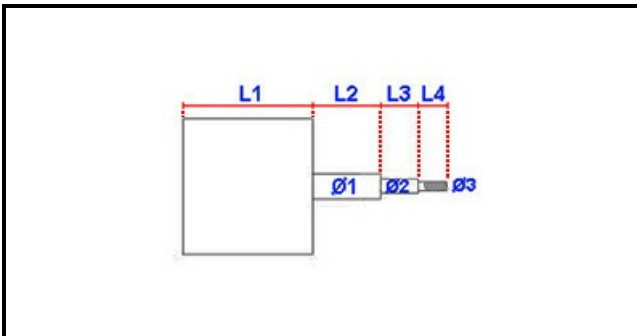

1203037

OVEN MOTOR 0,12/0,18KW 230V 3003A2454

Date: 07-04-2025

Technical data

| | |
|---------------------|--------------------|
| MOTOR LENGHT mm | L=90mm |
| SHAFT LENGHT 1 mm | L1=33mm |
| SHAFT LENGHT 2 mm | L2=23mm |
| SHAFT DIAMETER mm | Ø1=8mm |
| KILOWATT KW | KW=0,12/0,18 |
| THREADED SHAFT | FILETTATO/THREADED |
| MONOPHASE | 230V |
| CAPACITOR | 5 mf |
| SHAFT DIAMETER 2 mm | Ø2=8X6mm |
| SHAFT LENGHT 3 mm | L3=12 |
| SHAFT DIAMETER 3 mm | Ø3=5mm |