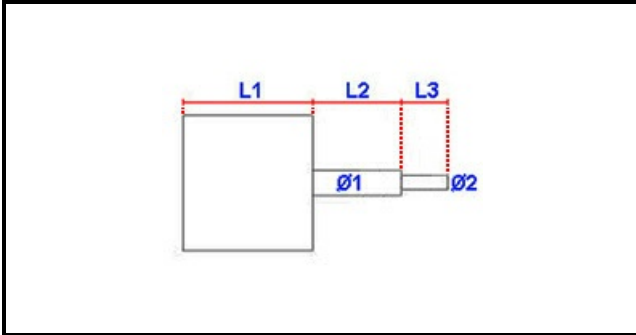

3123099

BIDIRECTIONAL MOTOR FC 120W 1VEL M5 +1COND

Date: 26-12-2024

Technical data

MOTOR LENGHT mm	L1=100mm
SHAFT LENGHT 1 mm	L2=30mm
SHAFT LENGHT 2 mm	L3=25mm
SHAFT DIAMETER mm	Ø1=12mm
KILOWATT KW	KW=0,12
MONOPHASE	230V
HEIGHT MM	H=165mm
DEPTH MM	L=160mm
SHAFT DIAMETER 2 mm	Ø2=9mm