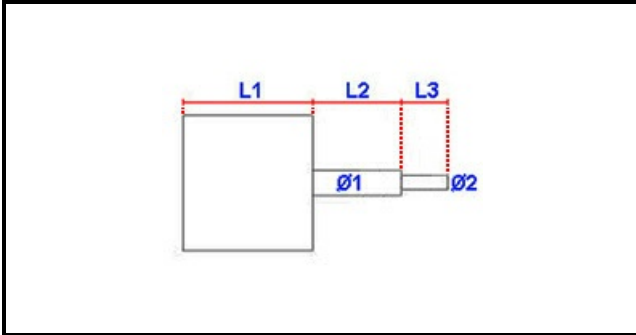

3123099

BIDIRECTIONAL MOTOR FC 120W 1VEL M5 +1COND

Date: 27-02-2025

Technical data

MOTOR LENGHT mm	L1=100mm
SHAFT LENGHT 1 mm	L2=30mm
SHAFT LENGHT 2 mm	L3=25mm
SHAFT DIAMETER mm	Ø1=12mm
KILOWATT KW	KW=0,12
MONOPHASE	230V
HEIGHT MM	H=165mm
DEPTH MM	L=160mm
SHAFT DIAMETER 2 mm	Ø2=9mm