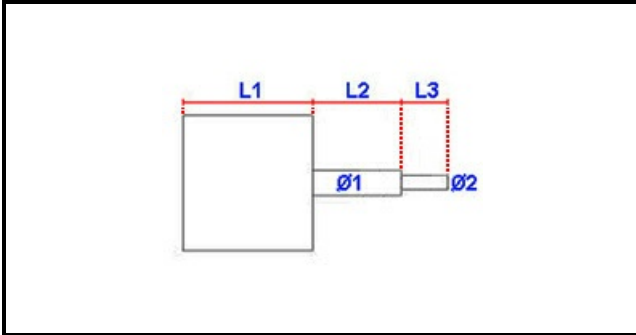

## BIDIRECTIONAL MOTOR FC 120W 1VEL M5 +1COND

Date: 15-11-2024

**Technical data**

MOTOR LENGHT mm	L1=100mm
SHAFT LENGHT 1 mm	L2=30mm
SHAFT LENGHT 2 mm	L3=25mm
SHAFT DIAMETER mm	Ø1=12mm
KILOWATT KW	KW=0,12
MONOPHASE	230V
HEIGHT MM	H=165mm
DEPTH MM	L=160mm
SHAFT DIAMETER 2 mm	Ø2=9mm