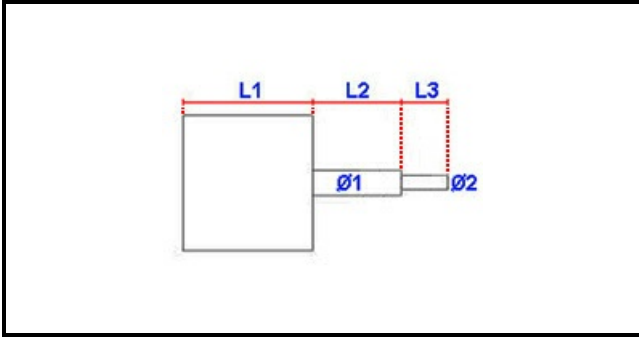

3123099

BIDIRECTIONAL MOTOR FC 120W 1VEL M5 +1COND

Date: 04-04-2025

Technical data

MOTOR LENGHT mm	L1=100mm
SHAFT LENGHT 1 mm	L2=30mm
SHAFT LENGHT 2 mm	L3=25mm
SHAFT DIAMETER mm	Ø1=12mm
KILOWATT KW	KW=0,12
MONOPHASE	230V
HEIGHT MM	H=165mm
DEPTH MM	L=160mm
SHAFT DIAMETER 2 mm	Ø2=9mm