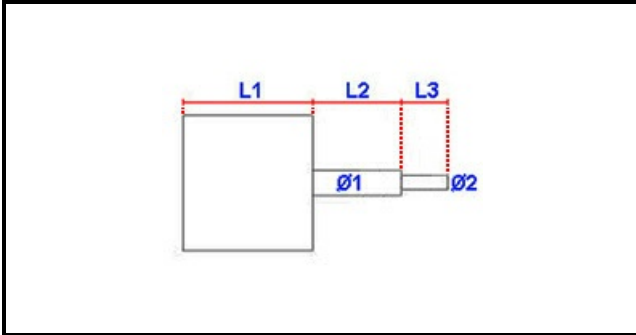

3123099

BIDIRECTIONAL MOTOR FC 120W 1VEL M5 +1COND

Date: 27-01-2025

Technical data

MOTOR LENGHT mm	L1=100mm
SHAFT LENGHT 1 mm	L2=30mm
SHAFT LENGHT 2 mm	L3=25mm
SHAFT DIAMETER mm	Ø1=12mm
KILOWATT KW	KW=0,12
MONOPHASE	230V
HEIGHT MM	H=165mm
DEPTH MM	L=160mm
SHAFT DIAMETER 2 mm	Ø2=9mm