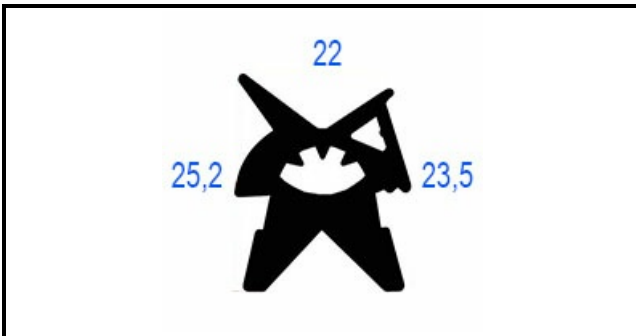

## Technical data

SHORT SIDE mm	A=670mm
LONG SIDE mm	B=860mm