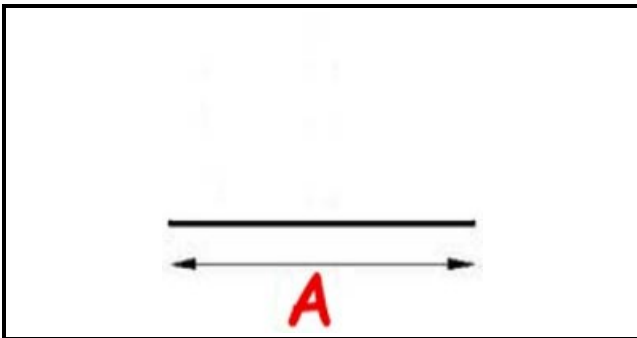

2103219

GLASS GASKET FOR OVEN COVEN TEC6

Date: 22-12-2024

ORIGINAL
OSP
SPARE PARTS

Technical data

LONG SIDE mm	A=1000mm
PROFILE TYPE	1 vetro