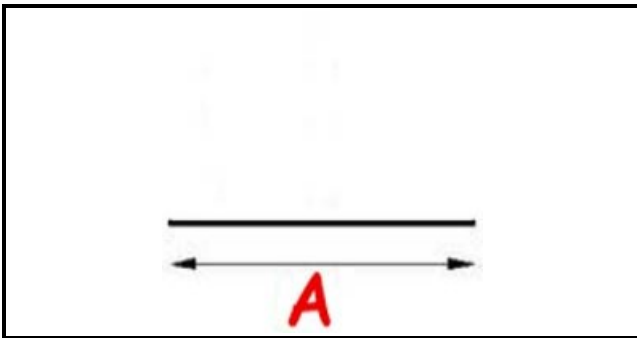

2103219

GLASS GASKET FOR OVEN COVEN TEC6

Date: 05-04-2025

ORIGINAL
OSP
SPARE PARTS

Technical data

LONG SIDE mm	A=1000mm
PROFILE TYPE	1 vetro