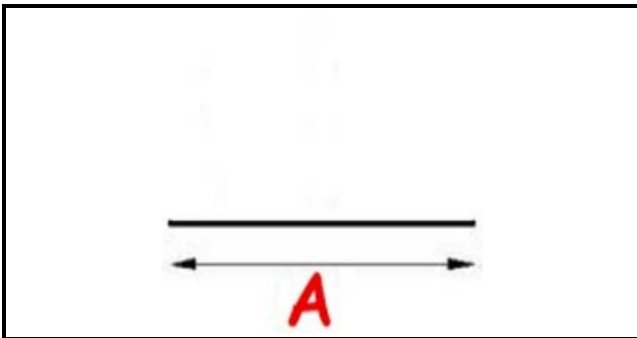

2103220

DOOR GASKET FOR OVEN TEC6

Date: 22-01-2025

ORIGINAL
OSP
SPARE PARTS**Technical data**

LONG SIDE mm	A=1000mm
PROFILE TYPE	1 METRO

Manufacturer code

EMMEPI GRANDI CUCINE S.R.L.