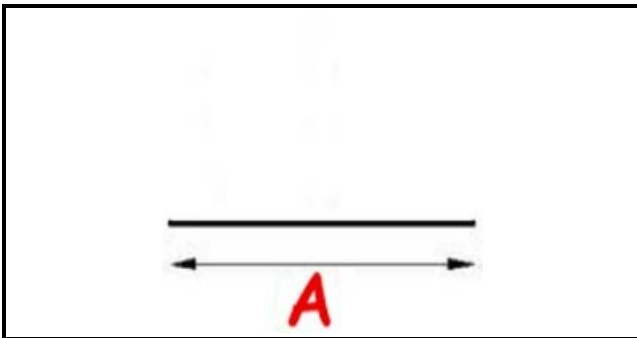

2103220

DOOR GASKET FOR OVEN TEC6

Date: 15-11-2024

ORIGINAL
OSP
SPARE PARTS**Technical data**

LONG SIDE mm	A=1000mm
PROFILE TYPE	1 METRO

Manufacturer code

EMMEPI GRANDI CUCINE S.R.L.