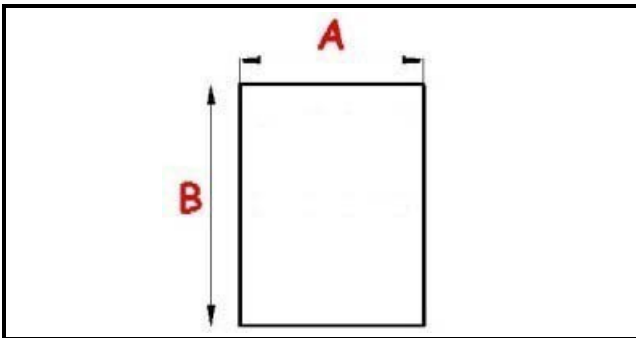

2103375

GASKET DOOR

Date: 22-01-2025

ORIGINAL
OSP
SPARE PARTS

Technical data

| | |
|---------------|----------|
| SHORT SIDE mm | A=670 mm |
| LONG SIDE mm | B=770 mm |

Manufacturer code

| |
|------------------------------------|
| SILKO ALI GROUP SRL A SOCIO UNICO |
| LAINOX ALI GROUP SRL A SOCIO UNICO |
| LAINOX ALI GROUP SRL A SOCIO UNICO |