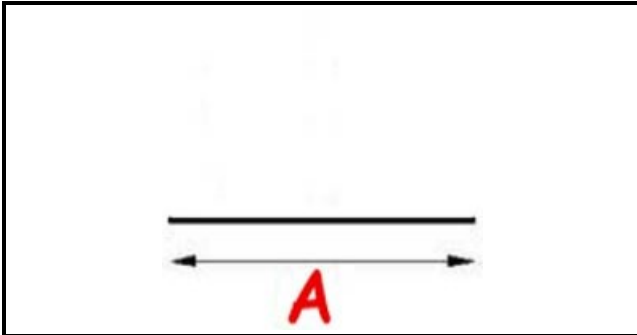

2103391

**OVEN GASKET**

Date: 15-11-2024

ORIGINAL  
**OSP**  
SPARE PARTS**Technical data**

LONG SIDE mm	A=870mm
EXTERNAL DIAMETER mm	Ø esterno= 12mm//Ø interno= 9mm

**Manufacturer code**

MODULAR PROFESSIONAL SRL