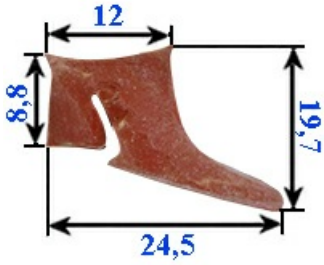

2103771

OVEN DOOR GASKET SOGECO

Date: 22-12-2024

Technical data

LONG SIDE mm

A=1000 mm

Manufacturer code

EMMEPI GRANDI CUCINE S.R.L.