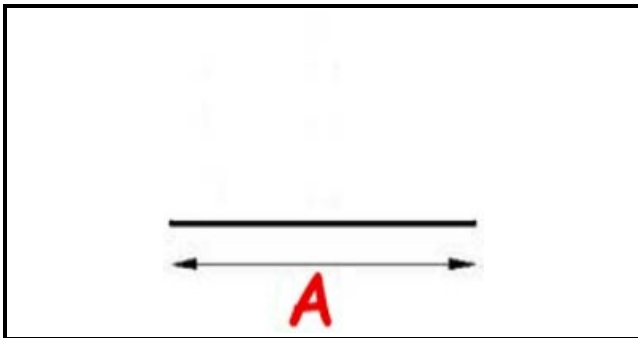

2103771

OVEN DOOR GASKET SOGECO

Date: 22-12-2024

Technical data

LONG SIDE mm

A=1000 mm

Manufacturer code

EMMEPI GRANDI CUCINE S.R.L.