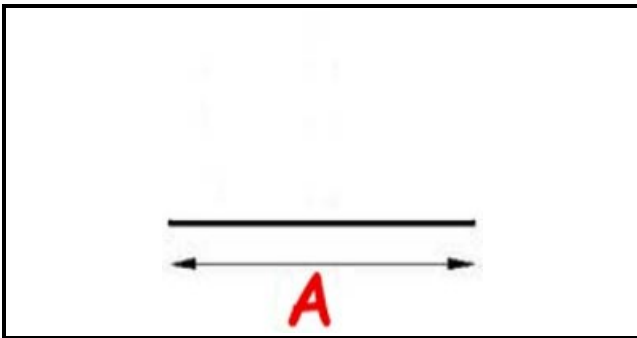

2103771

OVEN DOOR GASKET SOGECO

Date: 06-04-2025

Technical data

LONG SIDE mm	A=1000 mm
--------------	-----------

Manufacturer code

EMMEPI GRANDI CUCINE S.R.L.
