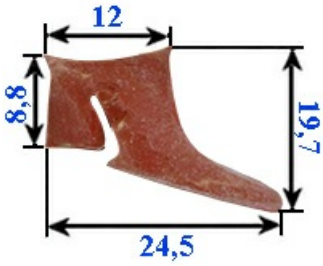

2103771

OVEN DOOR GASKET SOGECO

Date: 06-04-2025

Technical data

LONG SIDE mm	A=1000 mm
--------------	-----------

Manufacturer code

EMMEPI GRANDI CUCINE S.R.L.
