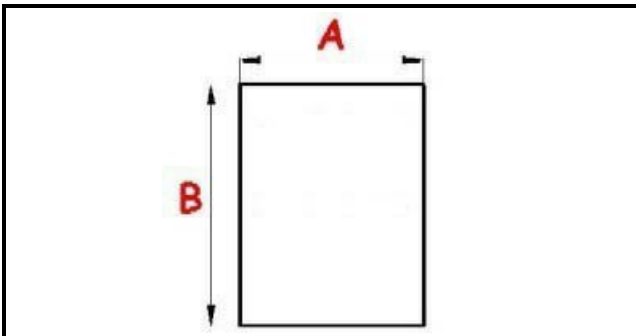

2113005

GASKET

Date: 22-01-2025

ORIGINAL
OSP
SPARE PARTS**Technical data**

LONG SIDE mm	B=270mm
HEIGHT MM	H=7mm
SHORT SIDE mm	A=25mm

Manufacturer code

ANGELO PO GRANDI CUCINE SPA