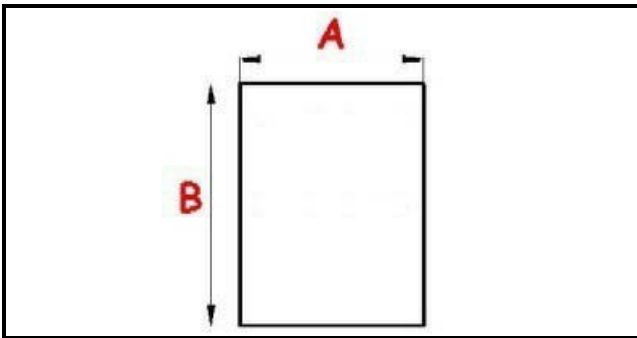

2113010

DOOR GASKET 1560x685mm

Date: 04-04-2025

ORIGINAL
OSP
SPARE PARTS

Technical data

LONG SIDE mm	B=1560mm
SHORT SIDE mm	A=685mm

Manufacturer code

LAINOX ALI GROUP SRL A SOCIO UNICO