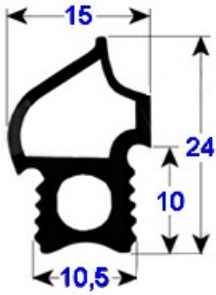

# DOOR GASKET CONVOTHERM

Date: 10-04-2025

ORIGINAL  
**OSP**  
SPARE PARTS