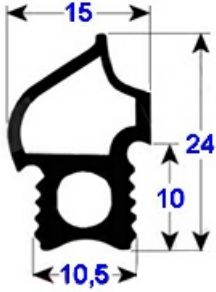

# DOOR GASKET CONVOTHERM

Date: 22-01-2025

ORIGINAL  
**OSP**  
SPARE PARTS