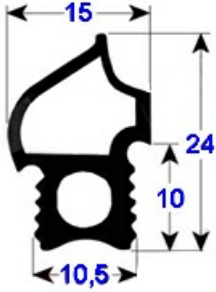

# DOOR GASKET CONVOTHERM

Date: 22-12-2024

ORIGINAL  
**OSP**  
SPARE PARTS