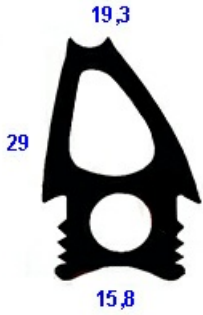

2113055

DOOR GASKET FX101 (2011)

Date: 22-01-2025

ORIGINAL
OSP
SPARE PARTS

Manufacturer code

ANGELO PO GRANDI CUCINE SPA
ANGELO PO GRANDI CUCINE SPA
ANGELO PO GRANDI CUCINE SPA
ANGELO PO GRANDI CUCINE SPA