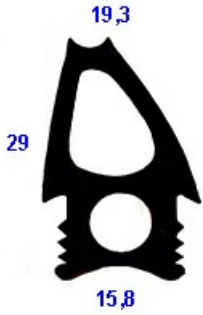

# DOOR GASKET FX101 (2011)

Date: 22-12-2024

ORIGINAL  
**OSP**  
SPARE PARTS