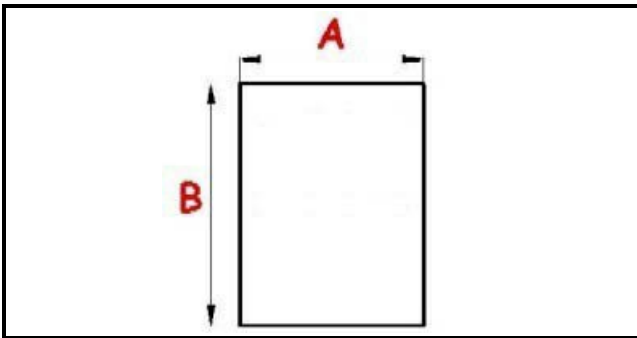

2113060

OVEN DOOR SEAL 442X481

Date: 04-04-2025

ORIGINAL
OSP
SPARE PARTS

Technical data

LONG SIDE mm	B=490mm
SHORT SIDE mm	A=450mm

Manufacturer code

GIORIK SPA