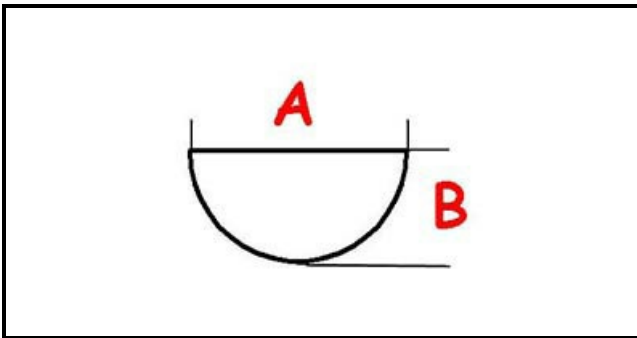

4217134

PIN VALVE EUROSIT 630

Date: 14-04-2025

ORIGINAL
OSP
SPARE PARTS

Technical data

| | |
|----------|---------|
| DEPTH MM | A=8mm |
| WIDTH MM | B=6,5mm |
| SHAFT mm | L=35mm |

Manufacturer code

ANGELO PO GRANDI CUCINE SPA