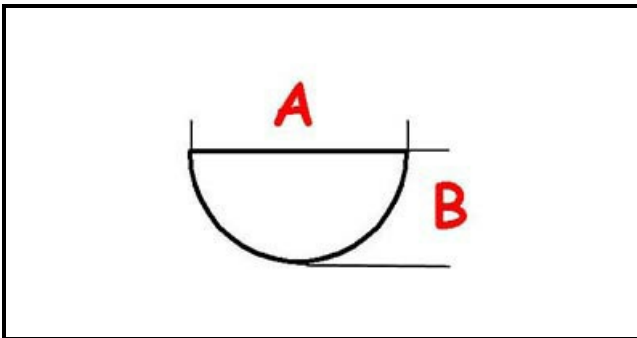

4217134

PIN VALVE EUROSIT 630

Date: 15-11-2024

ORIGINAL
OSP
SPARE PARTS**Technical data**

DEPTH MM	A=8mm
WIDTH MM	B=6,5mm
SHAFT mm	L=35mm

Manufacturer code

ANGELO PO GRANDI CUCINE SPA