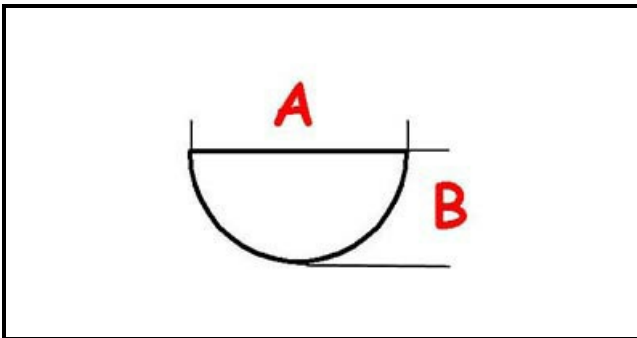

4217134

PIN VALVE EUROSIT 630

Date: 24-02-2025

ORIGINAL
OSP
SPARE PARTS**Technical data**

DEPTH MM	A=8mm
WIDTH MM	B=6,5mm
SHAFT mm	L=35mm

Manufacturer code

ANGELO PO GRANDI CUCINE SPA