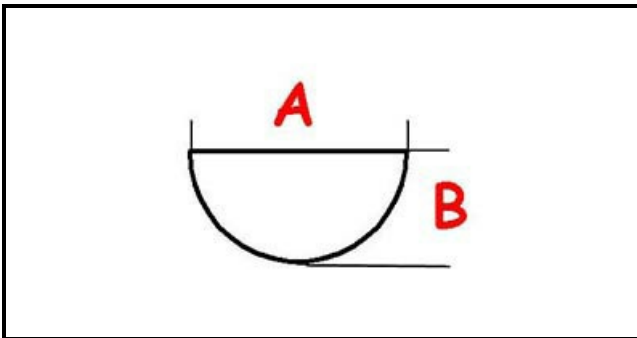

4217134

PIN VALVE EUROSIT 630

Date: 28-12-2024

ORIGINAL
OSP
SPARE PARTS**Technical data**

DEPTH MM	A=8mm
WIDTH MM	B=6,5mm
SHAFT mm	L=35mm

Manufacturer code

ANGELO PO GRANDI CUCINE SPA