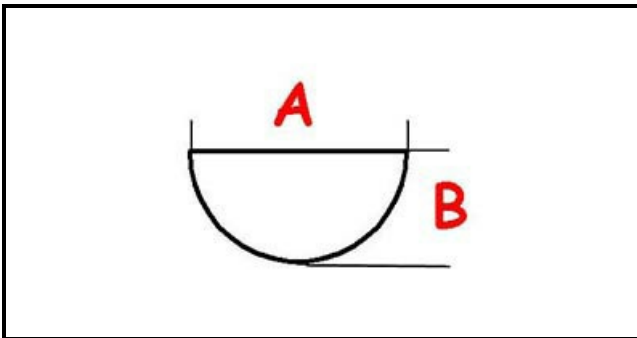

4217789

PIN

Date: 01-01-2025

**Technical data**

DEPTH MM	A=8mm
WIDTH MM	B=6,5mm
SHAFT mm	L=56mm

Manufacturer code

SIT SPA