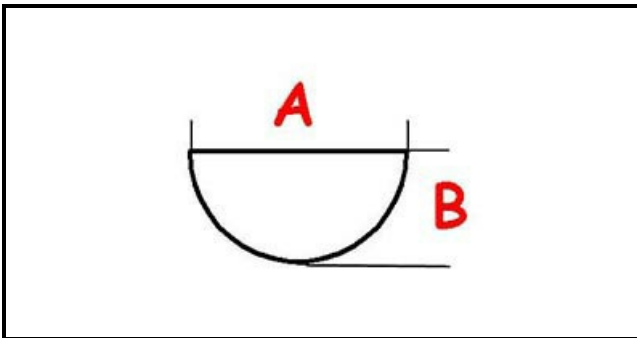

4217789

PIN

Date: 15-11-2024

**Technical data**

| | |
|----------|---------|
| DEPTH MM | A=8mm |
| WIDTH MM | B=6,5mm |
| SHAFT mm | L=56mm |

Manufacturer code

SIT SPA