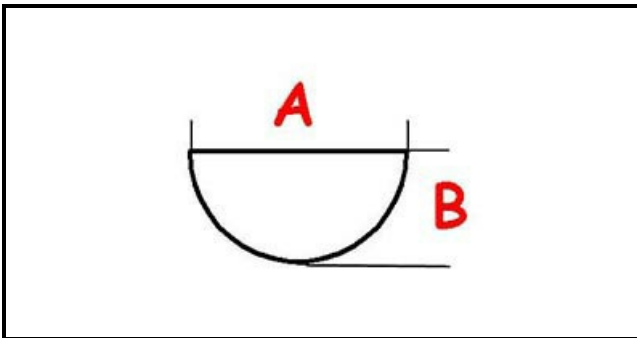

4217789

PIN

Date: 31-01-2025

**Technical data**

DEPTH MM	A=8mm
WIDTH MM	B=6,5mm
SHAFT mm	L=56mm

Manufacturer code

SIT SPA