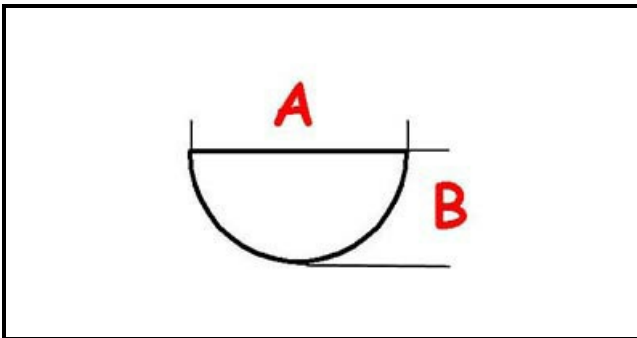

4217807

HANDLE PIN

Date: 15-11-2024

ORIGINAL
OSP
SPARE PARTS**Technical data**

DEPTH MM	A=8mm
WIDTH MM	B=6,5mm
SHAFT mm	L=10mm

Manufacturer code

LOTUS SPA