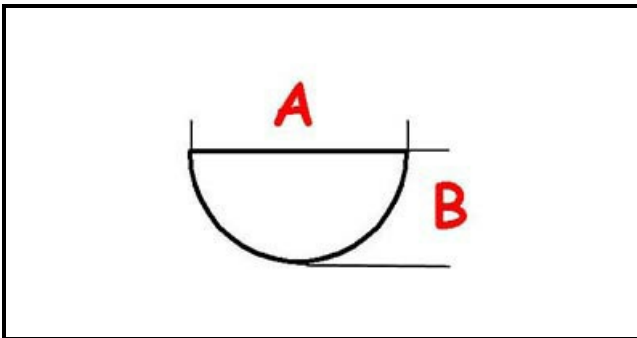

4217807

HANDLE PIN

Date: 31-01-2025

ORIGINAL
OSP
SPARE PARTS**Technical data**

DEPTH MM	A=8mm
WIDTH MM	B=6,5mm
SHAFT mm	L=10mm

Manufacturer code

LOTUS SPA