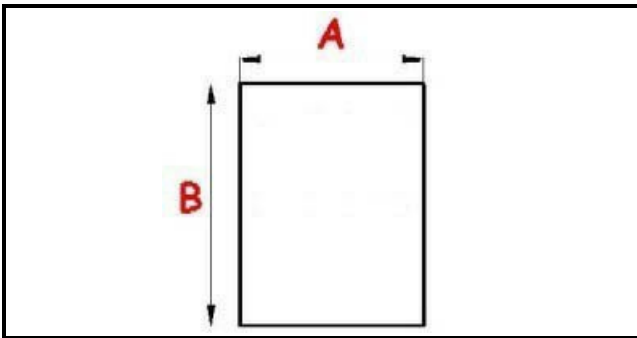

4217875

PROTECTION GRID

Date: 20-04-2025

ORIGINAL
OSP
SPARE PARTS

Technical data

DEPTH MM	A=367mm
WIDTH MM	B=367mm

Manufacturer code

ELECTROLUX PROFESSIONAL S.P.A.