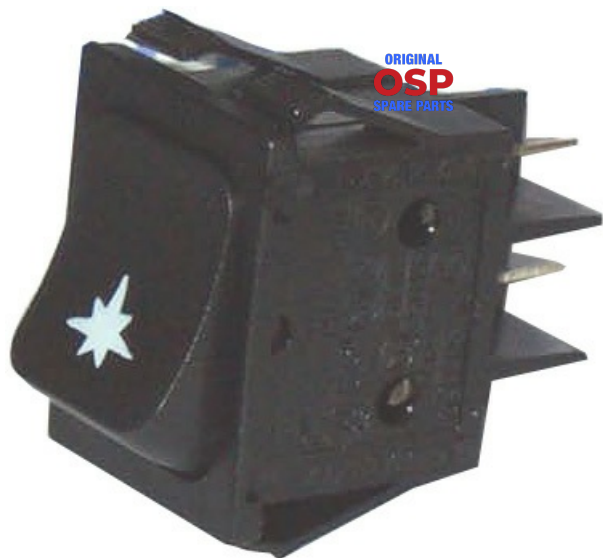

1132015

PIEZO PUSH-BUTTON CB

Date: 25-12-2024

Manufacturer code

CB SRL