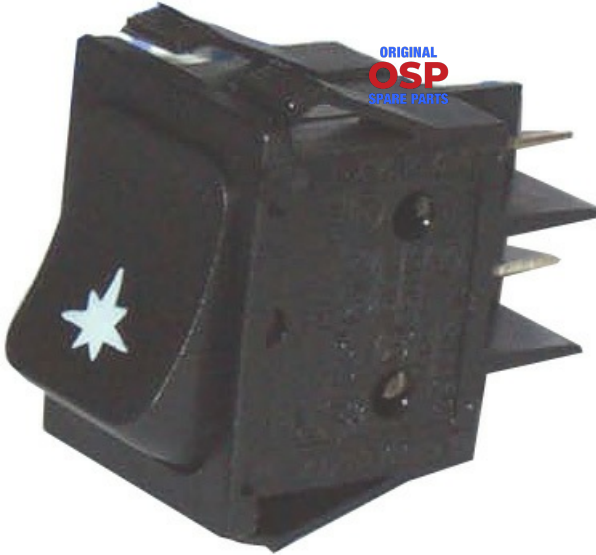

1132015

PIEZO PUSH-BUTTON CB

Date: 27-01-2025

Manufacturer code

CB SRL