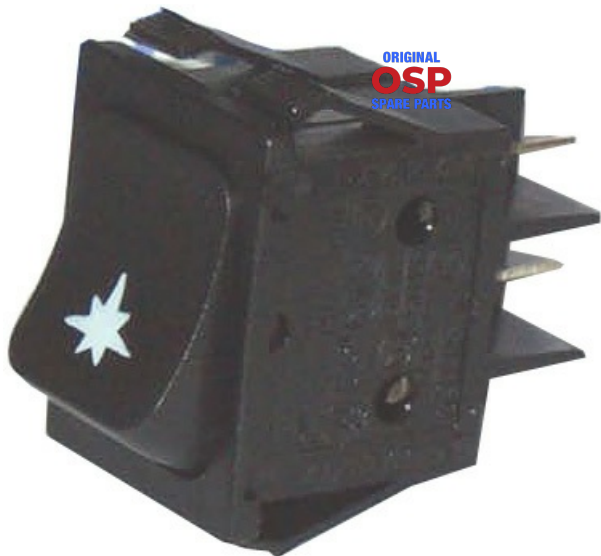

1132015

PIEZO PUSH-BUTTON CB

Date: 15-11-2024

Manufacturer code

CB SRL