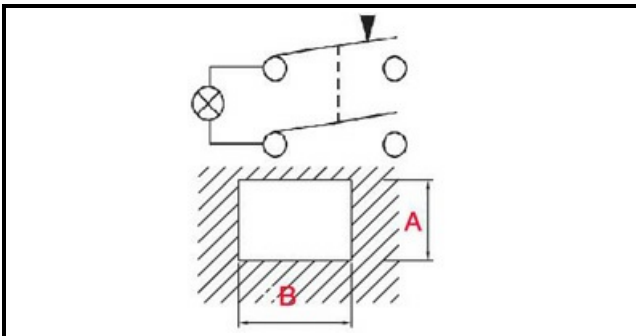

1108248

BIPOLAR PUSH BUTTON GREEN NO FRAME

Date: 22-12-2024

Technical data

DEPTH MM	B=30mm
WIDTH MM	A=22mm
MONOPHASE	MONOFASE/MONOPHASE
NUMBER OF POLES	POLI/POLES=4