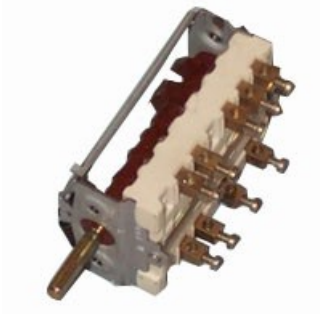

1105160

SWITCH 5 POSITIONS 1500 A.PO

Date: 05-04-2025

ORIGINAL
OSP
SPARE PARTS

Technical data

NUMBER OF POLES	POLI/POLES=9
NUMBER OF POSITIONS	0-1-2-3-4

Manufacturer code

_____ ANGELO PO GRANDI CUCINE SPA _____