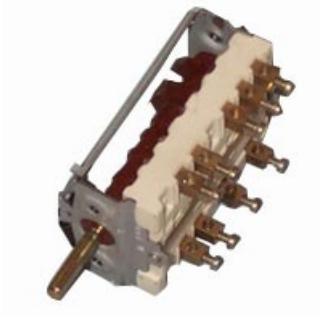

1105160

SWITCH 5 POSITIONS 1500 A.PO

Date: 23-02-2025

ORIGINAL
OSP
SPARE PARTS**Technical data**

NUMBER OF POLES	POLI/POLES=9
NUMBER OF POSITIONS	0-1-2-3-4

Manufacturer code

ANGELO PO GRANDI CUCINE SPA