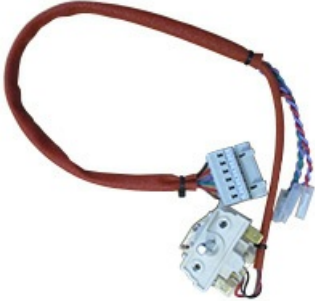

1115144

KIT SELECTOR SWITCH 0-9 POSITIONS

Date: 15-11-2024

ORIGINAL
OSP
SPARE PARTS

Manufacturer code

ELECTROLUX PROFESSIONAL S.P.A.