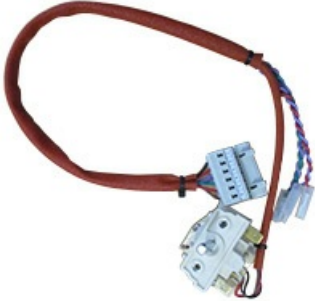

## KIT SELECTOR SWITCH 0-9 POSITIONS

Date: 08-01-2025

ORIGINAL  
**OSP**  
SPARE PARTS