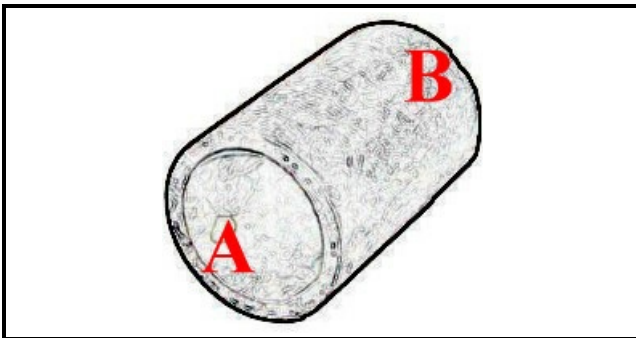

2108476

SLEEVE

Date: 26-02-2025

ORIGINAL
OSP
SPARE PARTS**Technical data**

DEPTH MM	L=52mm
MINIMUM INTERNAL DIAMETER mm	A=62mm
MAXIMUM INTERNAL DIAMETER mm	B=70mm
NUMBER OF WAYS	2 VIE/WAYS

Manufacturer code