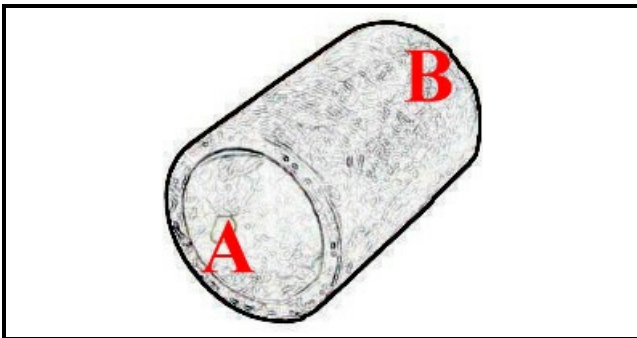

2108476

SLEEVE

Date: 15-11-2024

ORIGINAL
OSP
SPARE PARTS**Technical data**

DEPTH MM	L=52mm
MINIMUM INTERNAL DIAMETER mm	A=62mm
MAXIMUM INTERNAL DIAMETER mm	B=70mm
NUMBER OF WAYS	2 VIE/WAYS

Manufacturer code