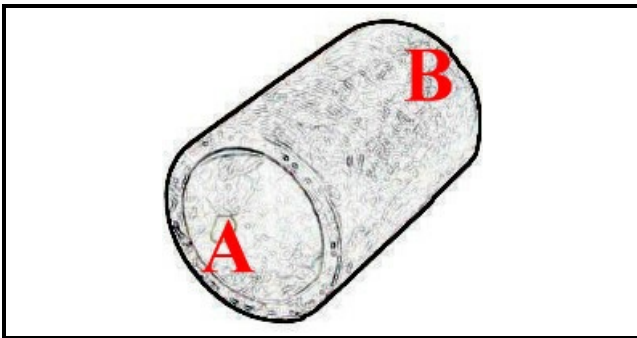

2108476

SLEEVE

Date: 04-04-2025

ORIGINAL
OSP
SPARE PARTS

Technical data

DEPTH MM	L=52mm
MINIMUM INTERNAL DIAMETER mm	A=62mm
MAXIMUM INTERNAL DIAMETER mm	B=70mm
NUMBER OF WAYS	2 VIE/WAYS

Manufacturer code

ELECTROLUX PROFESSIONAL S.P.A.