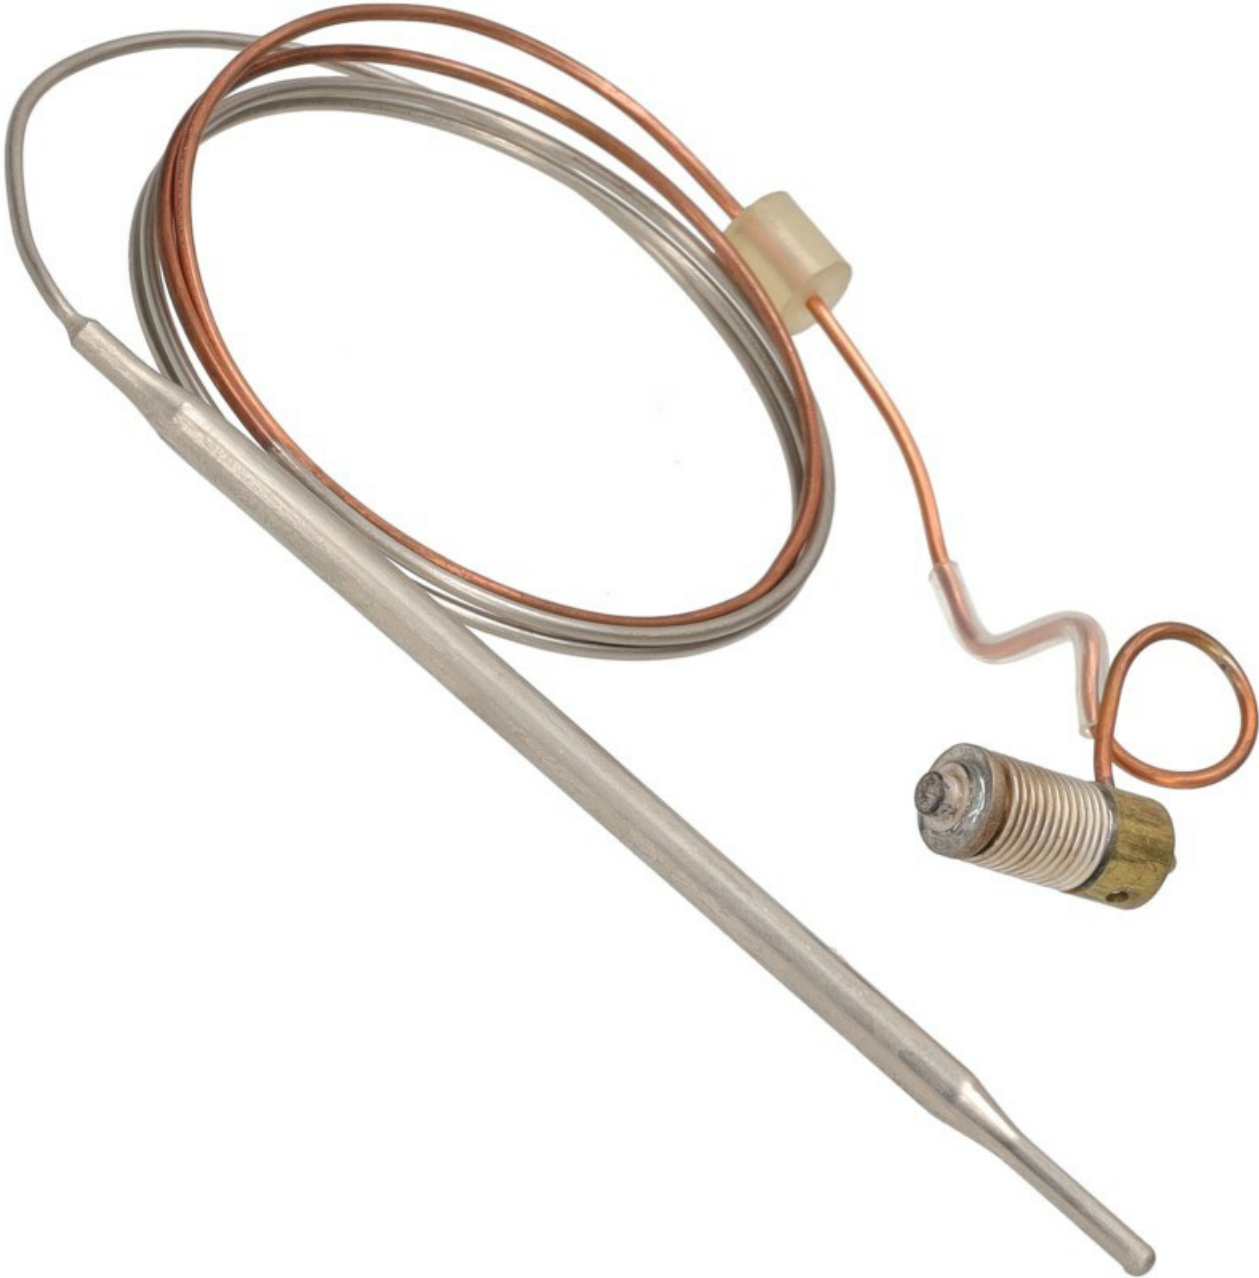

1129042

SENSITIVE ELEMENT MINISIT 30-100 LG. 1050mm

Date: 09-04-2025

Manufacturer code

SIT SPA
ELECTROLUX PROFESSIONAL S.P.A.