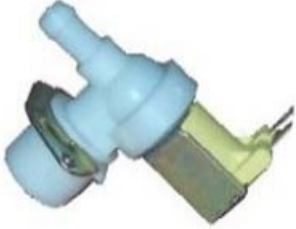

1124064

SOLENOID VALVE 1 WAY 90° D. 10,5 24V

Date: 15-11-2024

Manufacturer code

ELECTROLUX PROFESSIONAL S.P.A.

ELECTROLUX PROFESSIONAL S.P.A.
