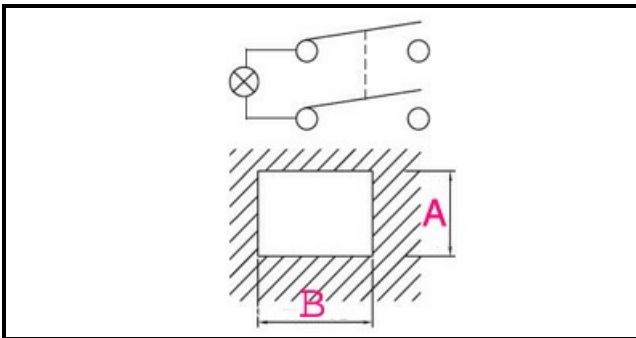

1105006

RED LUMINOUS BIPOLAR SWITCH

Date: 02-02-2025

Technical data

DEPTH MM	B=30mm
WIDTH MM	A=22mm
NUMBER OF POLES	POLI/POLES=4
NUMBER OF POSITIONS	0-1
COLOR	ROSSO/RED
VOLT	230V

Manufacturer code

CMA MACCHINE PER CAFFE' SRL
SIMONELLI GROUP SPA
RANCILIO GROUP SPA CON SOCIO UNICO
A.T.A. SRL
A.T.A. SRL