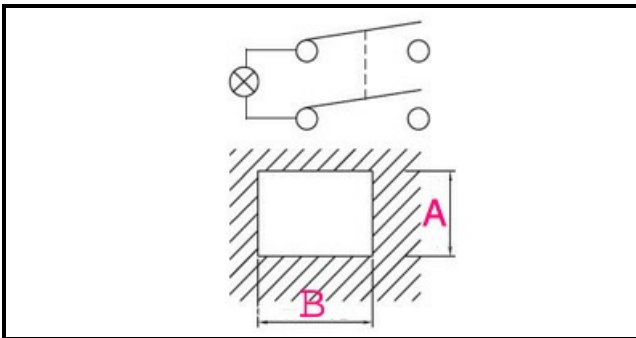

1105006

RED LUMINOUS BIPOLAR SWITCH

Date: 15-11-2024

Technical data

| | |
|---------------------|--------------|
| DEPTH MM | B=30mm |
| WIDTH MM | A=22mm |
| NUMBER OF POLES | POLI/POLES=4 |
| NUMBER OF POSITIONS | 0-1 |
| COLOR | ROSSO/RED |
| VOLT | 230V |