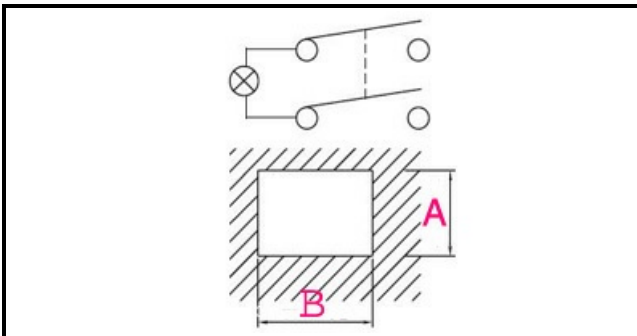

## Technical data

|                     |              |
|---------------------|--------------|
| DEPTH MM            | B=30mm       |
| WIDTH MM            | A=22mm       |
| NUMBER OF POLES     | POLI/POLES=4 |
| NUMBER OF POSITIONS | 0-1          |
| COLOR               | ROSSO/RED    |
| VOLT                | 230V         |