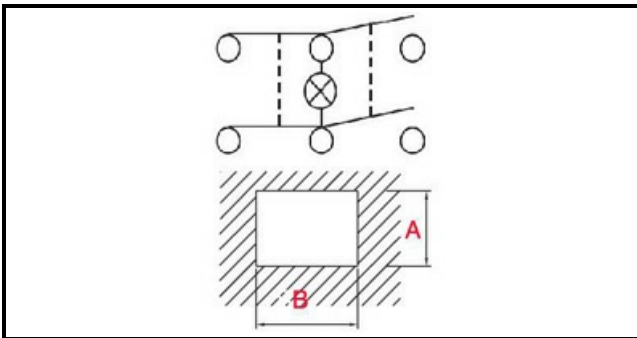

1105007

GREEN LUMINOUS BIPOLAR TWO-WAYS SWITCH 0-1

Date: 15-11-2024

Technical data

DEPTH MM	B=30mm
WIDTH MM	A=22mm
NUMBER OF POLES	POLI/POLES=6
NUMBER OF POSITIONS	0-1
COLOR	VERDE/GREEN
VOLT	230V

Manufacturer code