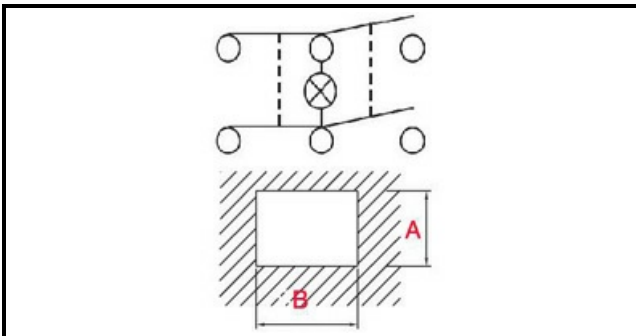

1105007

**GREEN LUMINOUS BIPOLAR TWO-WAYS SWITCH 0-1**

Date: 04-03-2025

**Technical data**

DEPTH MM	B=30mm
WIDTH MM	A=22mm
NUMBER OF POLES	POLI/POLES=6
NUMBER OF POSITIONS	0-1
COLOR	VERDE/GREEN
VOLT	230V

**Manufacturer code**