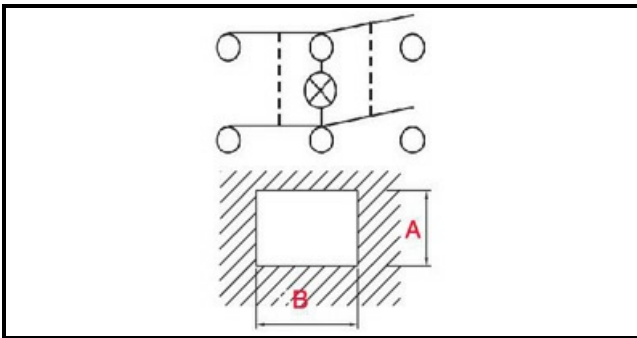

1105007

GREEN LUMINOUS BIPOLAR TWO-WAYS SWITCH 0-1

Date: 05-04-2025

Technical data

| | |
|---------------------|--------------|
| DEPTH MM | B=30mm |
| WIDTH MM | A=22mm |
| NUMBER OF POLES | POLI/POLES=6 |
| NUMBER OF POSITIONS | 0-1 |
| COLOR | VERDE/GREEN |
| VOLT | 230V |