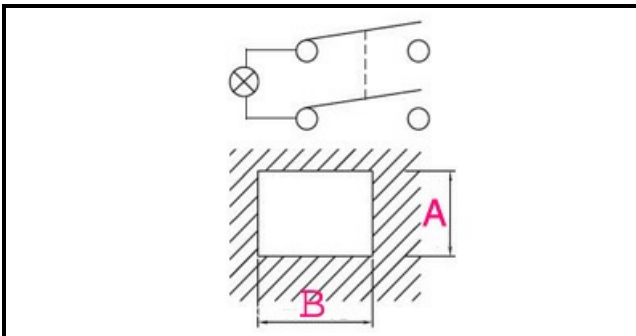

1105008

GREEN SWITCH 4 POLES

Date: 02-02-2025

Technical data

DEPTH MM	B=30mm
WIDTH MM	A=22mm
NUMBER OF POLES	POLI/POLES=4
NUMBER OF POSITIONS	0-1
COLOR	VERDE/GREEN
VOLT	230V

Manufacturer code

BERTO'S SPA
GIGA GRANDI CUCINE SRL
DIHR - ALI GROUP SRL A SOCIO UNICO
ADLER S.P.A.
ELECTROLUX PROFESSIONAL S.P.A.
ELECTROLUX PROFESSIONAL S.P.A.
LOTUS SPA
MARENO ALI GROUP SRL A SOCIO UNICO
BREMA GROUP S.P.A.
RANCILIO GROUP SPA CON SOCIO UNICO
ARISTARCO / KASTEL S.P.A.
ARISTARCO / KASTEL S.P.A.