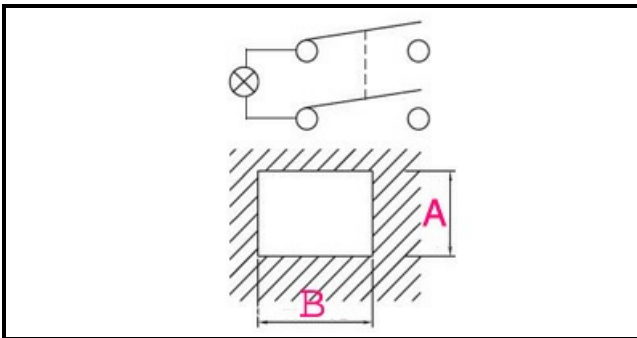

1105008

GREEN SWITCH 4 POLES

Date: 22-12-2024

Technical data

DEPTH MM	B=30mm
WIDTH MM	A=22mm
NUMBER OF POLES	POLI/POLES=4
NUMBER OF POSITIONS	0-1
COLOR	VERDE/GREEN
VOLT	230V

Manufacturer code

BERTO'S SPA
GIGA GRANDI CUCINE SRL
DIHR - ALI GROUP SRL A SOCIO UNICO
ADLER S.P.A.
ELECTROLUX PROFESSIONAL S.P.A.
ELECTROLUX PROFESSIONAL S.P.A.
LOTUS SPA
MARENO ALI GROUP SRL A SOCIO UNICO
BREMA GROUP S.P.A.
RANCILIO GROUP SPA CON SOCIO UNICO
ARISTARCO / KASTEL S.P.A.
ARISTARCO / KASTEL S.P.A.