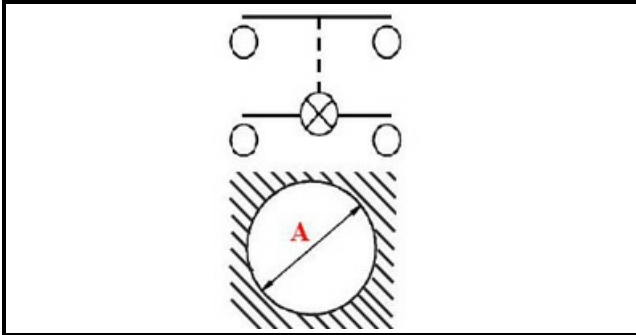

1105034

**ORANGE BIPOLAR LUMINOUS SWITCH 16A 250V D25**

Date: 15-11-2024

**Technical data**

DIAMETER mm	Ø=25mm
NUMBER OF POLES	POLI/POLES=4
NUMBER OF POSITIONS	0-1
COLOR	ARANCIO/ORANGE
VOLT	230V

**Manufacturer code**