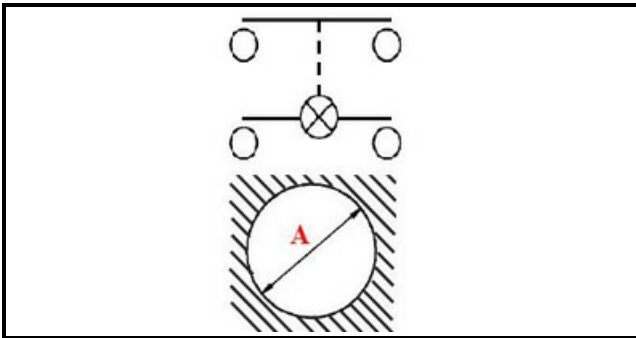

1105034

**ORANGE BIPOLAR LUMINOUS SWITCH 16A 250V D25**

Date: 04-03-2025

**Technical data**

DIAMETER mm	Ø=25mm
NUMBER OF POLES	POLI/POLES=4
NUMBER OF POSITIONS	0-1
COLOR	ARANCIO/ORANGE
VOLT	230V

**Manufacturer code**