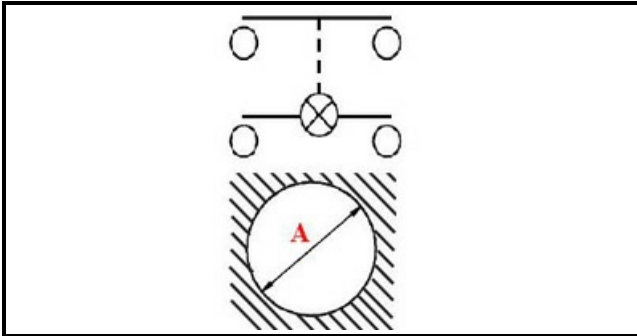

1105035

GREEN BIPOLAR LUMINOUS SWITCH 16A 250V D25

Date: 15-11-2024

**Technical data**

DIAMETER mm	Ø=25mm
NUMBER OF POLES	POLI/POLES=4
NUMBER OF POSITIONS	0-1
COLOR	VERDE/GREEN
VOLT	230V