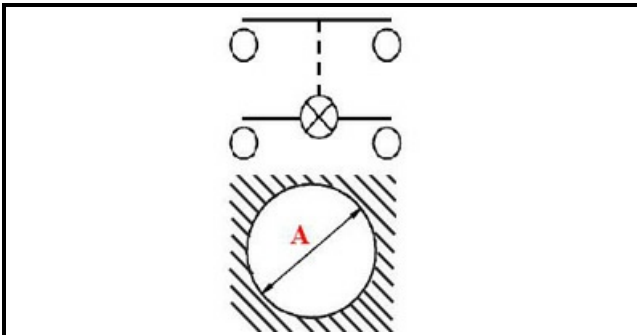

1105035

GREEN BIPOLAR LUMINOUS SWITCH 16A 250V D25

Date: 06-04-2025

Technical data

DIAMETER mm	Ø=25mm
NUMBER OF POLES	POLI/POLES=4
NUMBER OF POSITIONS	0-1
COLOR	VERDE/GREEN
VOLT	230V