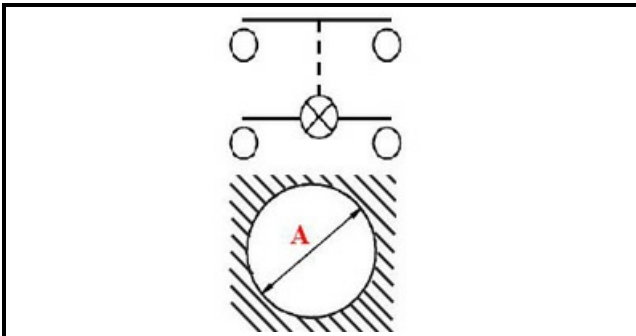

1105035

**GREEN BIPOLAR LUMINOUS SWITCH 16A 250V D25**

Date: 02-02-2025

**Technical data**

DIAMETER mm	Ø=25mm
NUMBER OF POLES	POLI/POLES=4
NUMBER OF POSITIONS	0-1
COLOR	VERDE/GREEN
VOLT	230V