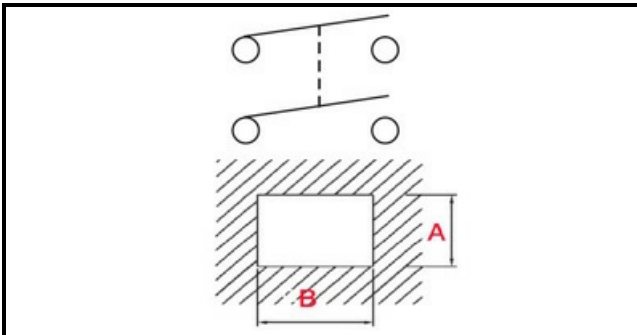

1105045

BLACK BIPOLAR SWITCH 0/1

Date: 05-03-2025

**Technical data**

DEPTH MM	B=30mm
WIDTH MM	A=22mm
NUMBER OF POLES	POLI/POLES=4
NUMBER OF POSITIONS	0-1
COLOR	NERO/BLACK
VOLT	230V

Manufacturer code

LAINOX ALI GROUP SRL A SOCIO UNICO