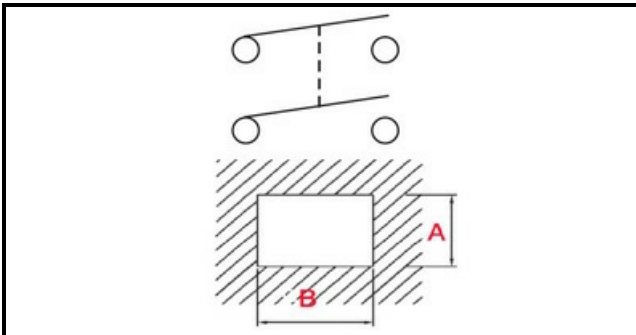

1105045

BLACK BIPOLAR SWITCH 0/1

Date: 02-02-2025

**Technical data**

DEPTH MM	B=30mm
WIDTH MM	A=22mm
NUMBER OF POLES	POLI/POLES=4
NUMBER OF POSITIONS	0-1
COLOR	NERO/BLACK
VOLT	230V

Manufacturer code

LAINOX ALI GROUP SRL A SOCIO UNICO