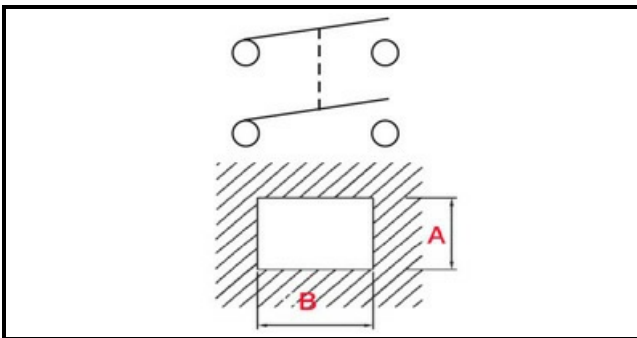

1105045

BLACK BIPOLAR SWITCH 0/1

Date: 06-04-2025

Technical data

DEPTH MM	B=30mm
WIDTH MM	A=22mm
NUMBER OF POLES	POLI/POLES=4
NUMBER OF POSITIONS	0-1
COLOR	NERO/BLACK
VOLT	230V

Manufacturer code

LAINOX ALI GROUP SRL A SOCIO UNICO