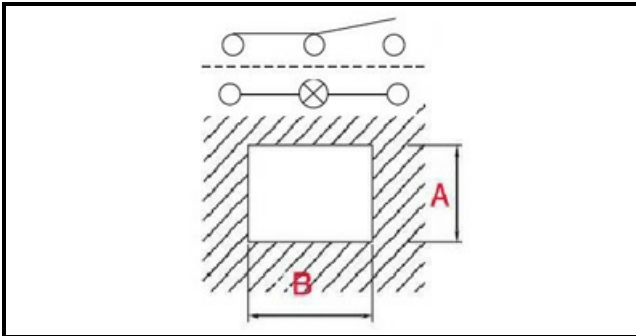

1105047

TOASTER SWITCH LIGHT

Date: 15-11-2024

ORIGINAL
OSP
SPARE PARTS

Technical data

DEPTH MM	B=30mm
WIDTH MM	A=22mm
NUMBER OF POLES	POLI/POLES=4
NUMBER OF POSITIONS	0-1
COLOR	NERO CON LED/BLACK WITH LED
VOLT	250V