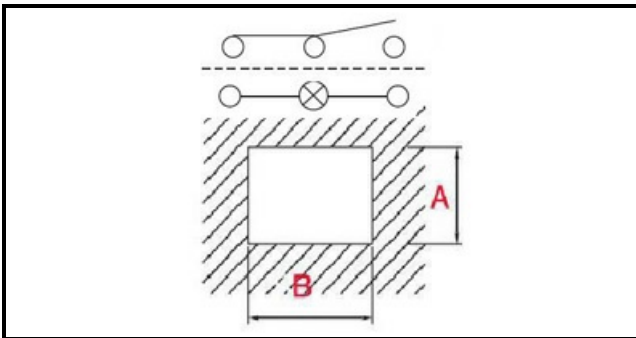

1105047

TOASTER SWITCH LIGHT

Date: 22-12-2024

ORIGINAL
OSP
SPARE PARTS

Technical data

DEPTH MM	B=30mm
WIDTH MM	A=22mm
NUMBER OF POLES	POLI/POLES=4
NUMBER OF POSITIONS	0-1
COLOR	NERO CON LED/BLACK WITH LED
VOLT	250V