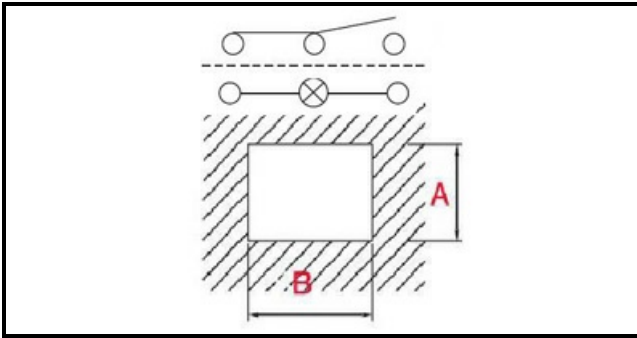

1105047

TOASTER SWITCH LIGHT

Date: 12-04-2025

ORIGINAL
OSP
SPARE PARTS

Technical data

DEPTH MM	B=30mm
WIDTH MM	A=22mm
NUMBER OF POLES	POLI/POLES=4
NUMBER OF POSITIONS	0-1
COLOR	NERO CON LED/BLACK WITH LED
VOLT	250V