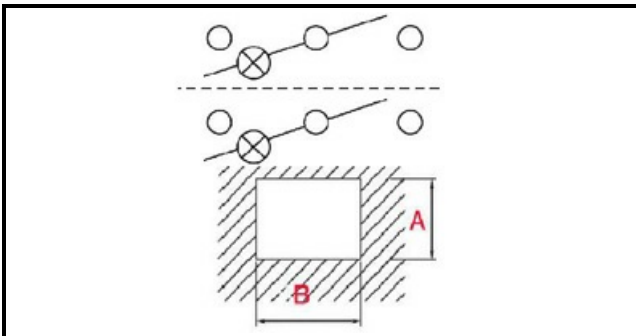

1105050

DOUBLE LUMINOUS SWITCH FABA

Date: 02-02-2025

ORIGINAL
OSP
SPARE PARTS

Technical data

DEPTH MM	B=30mm
WIDTH MM	A=22mm
NUMBER OF POLES	POLI/POLES=6
NUMBER OF POSITIONS	0-1 / 0-1
COLOR	NERO CON LED/BLACK WITH LED
VOLT	250V