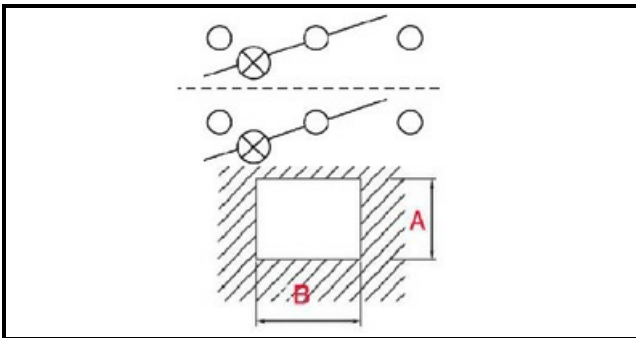

### Technical data

DEPTH MM	B=30mm
WIDTH MM	A=22mm
NUMBER OF POLES	POLI/POLES=6
NUMBER OF POSITIONS	0-1 / 0-1
COLOR	NERO CON LED/BLACK WITH LED
VOLT	250V