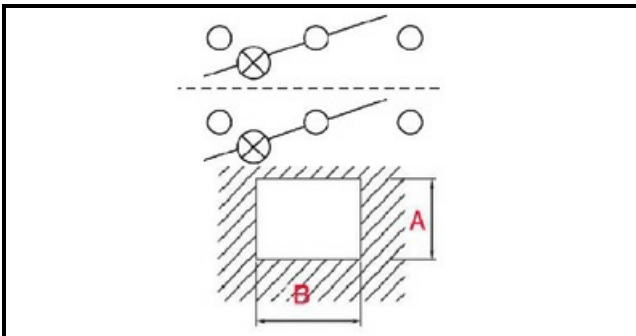

1105050

**DOUBLE LUMINOUS SWITCH FABA**

Date: 04-03-2025

ORIGINAL  
**OSP**  
SPARE PARTS**Technical data**

DEPTH MM	B=30mm
WIDTH MM	A=22mm
NUMBER OF POLES	POLI/POLES=6
NUMBER OF POSITIONS	0-1 / 0-1
COLOR	NERO CON LED/BLACK WITH LED
VOLT	250V