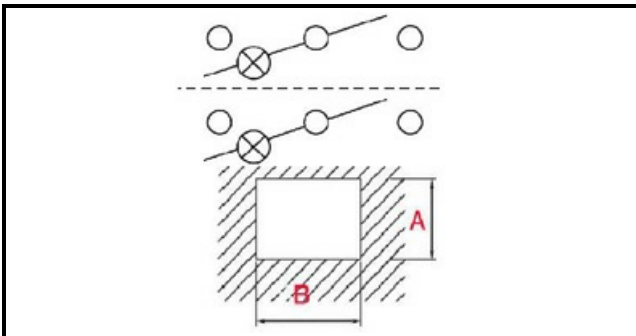

### Technical data

DEPTH MM	B=30mm
WIDTH MM	A=22mm
NUMBER OF POLES	POLI/POLES=6
NUMBER OF POSITIONS	0-1 / 0-1
COLOR	NERO CON LED/BLACK WITH LED
VOLT	250V