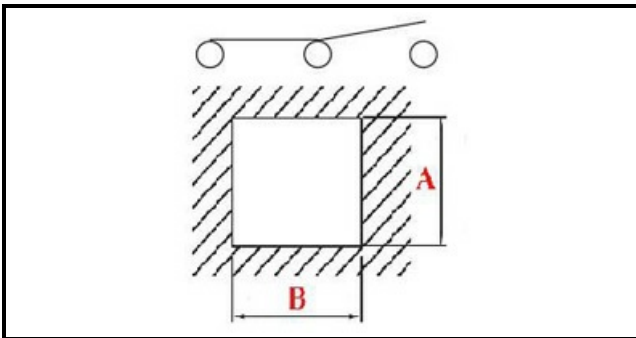

1105052

"BLACK ONEPOLAR SWITCH ""LINEA"""

Date: 02-02-2025

**Technical data**

DEPTH MM	B=26mm
WIDTH MM	A=26mm
NUMBER OF POLES	POLI/POLES=6
NUMBER OF POSITIONS	0-1
COLOR	ROSSO/RED
VOLT	230V
COLOR	VERDE/GREEN