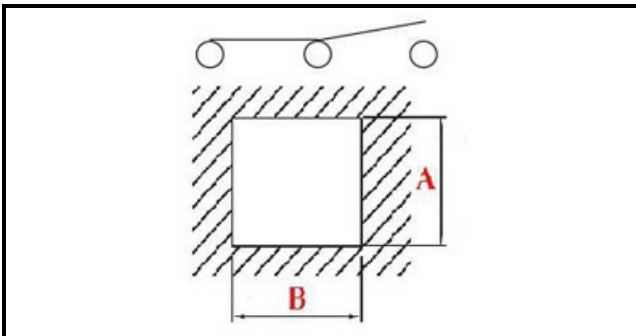

1105052

"BLACK ONEPOLAR SWITCH ""LINEA"""

Date: 15-11-2024

**Technical data**

DEPTH MM	B=26mm
WIDTH MM	A=26mm
NUMBER OF POLES	POLI/POLES=6
NUMBER OF POSITIONS	0-1
COLOR	ROSSO/RED
VOLT	230V
COLOR	VERDE/GREEN