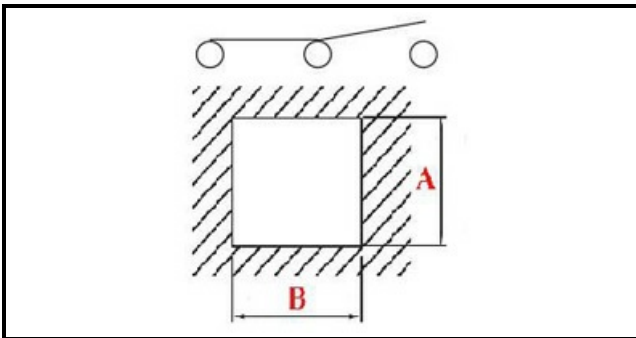

1105052

"BLACK ONEPOLAR SWITCH ""LINEA"""

Date: 05-03-2025

**Technical data**

DEPTH MM	B=26mm
WIDTH MM	A=26mm
NUMBER OF POLES	POLI/POLES=6
NUMBER OF POSITIONS	0-1
COLOR	ROSSO/RED
VOLT	230V
COLOR	VERDE/GREEN