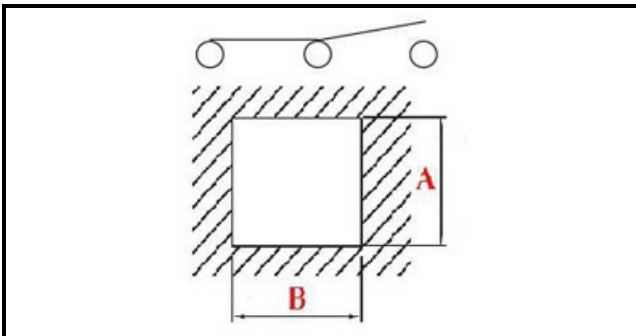

1105052

"BLACK ONEPOLAR SWITCH ""LINEA"""

Date: 22-12-2024

**Technical data**

DEPTH MM	B=26mm
WIDTH MM	A=26mm
NUMBER OF POLES	POLI/POLES=6
NUMBER OF POSITIONS	0-1
COLOR	ROSSO/RED
VOLT	230V
COLOR	VERDE/GREEN