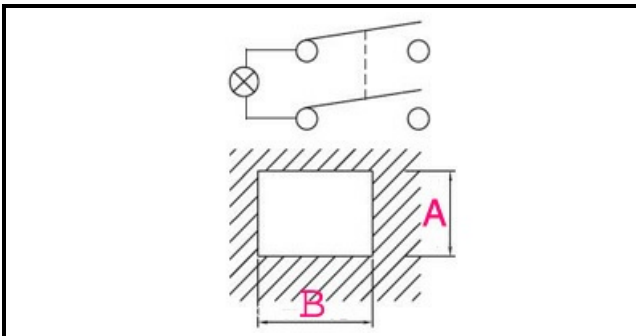

1105053

TWO PUSH-BUTTON BIPOLAR SWITCH EPOCA

Date: 05-03-2025

ORIGINAL
OSP
SPARE PARTS

Technical data

| | |
|---------------------|-----------------------------|
| DEPTH MM | B=30mm |
| WIDTH MM | A=22mm |
| NUMBER OF POLES | POLI/POLES=4 |
| NUMBER OF POSITIONS | 0-1 |
| COLOR | NERO CON LED/BLACK WITH LED |
| VOLT | 250V |