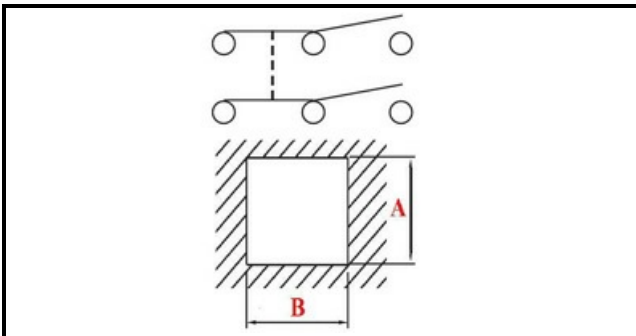

Technical data

DEPTH MM	B=26mm
WIDTH MM	A=26mm
NUMBER OF POLES	POLI/POLES=6
NUMBER OF POSITIONS	0-1
COLOR	ROSSO/RED
VOLT	230V
COLOR	VERDE/GREEN

Manufacturer code

HOONVED - ALI GROUP SRL A SOCIO UNICO

COMENDA - ALI GROUP SRL A SOCIO UNICO