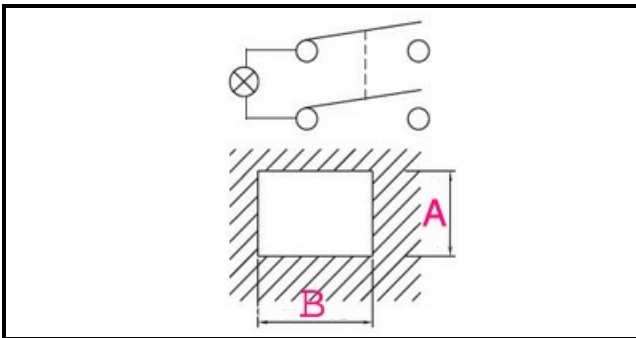

1105108

HEATING ELEMENT SWITCH

Date: 15-11-2024

ORIGINAL
OSP
SPARE PARTS

Technical data

DEPTH MM	B=30mm
WIDTH MM	A=22mm
NUMBER OF POLES	POLI/POLES=4
NUMBER OF POSITIONS	0-1
COLOR	NERO CON LED/BLACK WITH LED
VOLT	250V