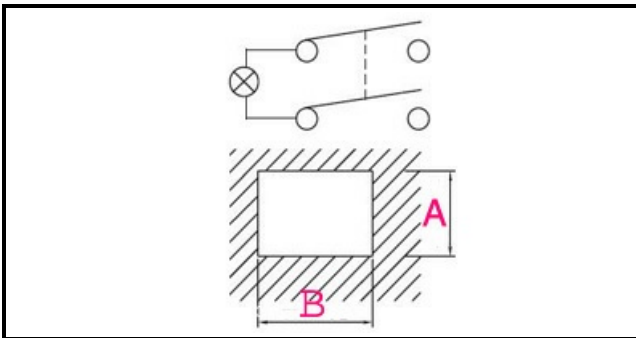

1105108

HEATING ELEMENT SWITCH

Date: 05-03-2025

ORIGINAL
OSP
SPARE PARTS

Technical data

DEPTH MM	B=30mm
WIDTH MM	A=22mm
NUMBER OF POLES	POLI/POLES=4
NUMBER OF POSITIONS	0-1
COLOR	NERO CON LED/BLACK WITH LED
VOLT	250V