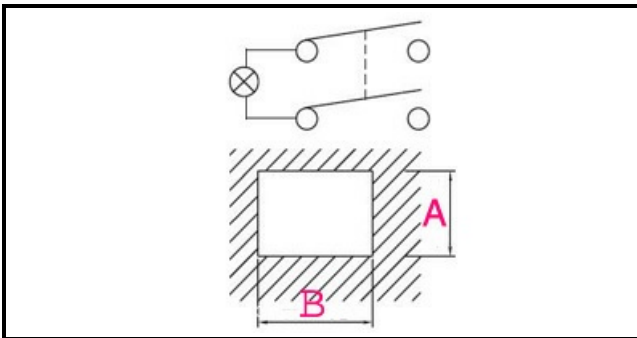

1105108

HEATING ELEMENT SWITCH

Date: 22-12-2024

ORIGINAL
OSP
SPARE PARTS

Technical data

DEPTH MM	B=30mm
WIDTH MM	A=22mm
NUMBER OF POLES	POLI/POLES=4
NUMBER OF POSITIONS	0-1
COLOR	NERO CON LED/BLACK WITH LED
VOLT	250V