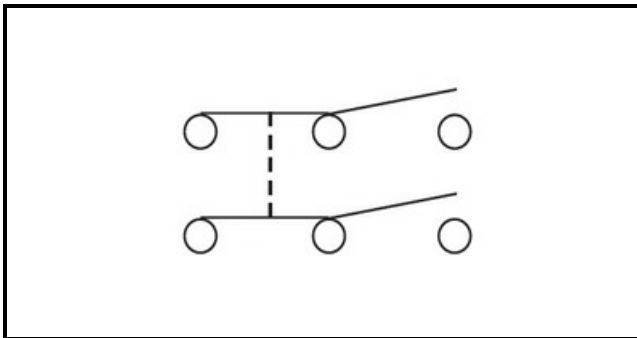

### Technical data

DEPTH MM	B=30mm
WIDTH MM	A=19mm
NUMBER OF POLES	POLI/POLES=6
NUMBER OF POSITIONS	0-1
VOLT	230V