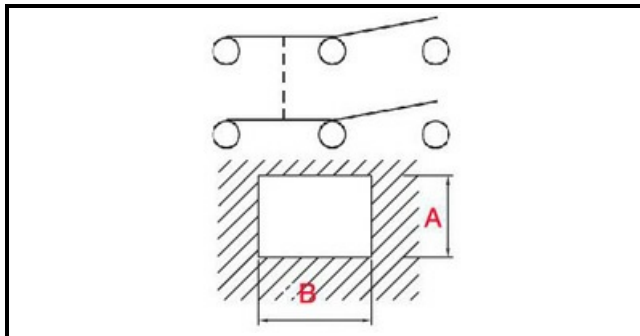

1105178

**BLACK SWITCH 1-0-2 6P**

Date: 15-11-2024

**Technical data**

|                     |              |
|---------------------|--------------|
| DEPTH MM            | B=28mm       |
| WIDTH MM            | A=21mm       |
| NUMBER OF POLES     | POLI/POLES=6 |
| NUMBER OF POSITIONS | 1-0-2        |
| COLOR               | NERO/BLACK   |
| VOLT                | 250V         |