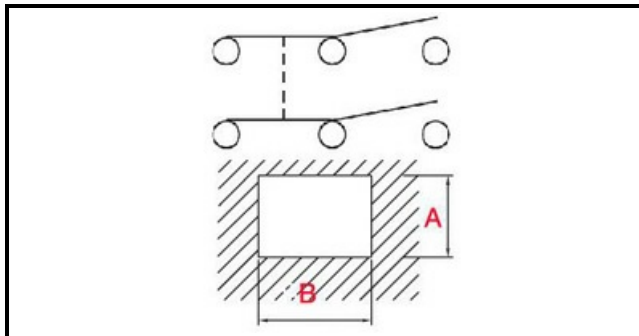

1105178

BLACK SWITCH 1-0-2 6P

Date: 02-02-2025

**Technical data**

DEPTH MM	B=28mm
WIDTH MM	A=21mm
NUMBER OF POLES	POLI/POLES=6
NUMBER OF POSITIONS	1-0-2
COLOR	NERO/BLACK
VOLT	250V

Manufacturer code

UGOLINI - MILANO DISPENSERS SPA