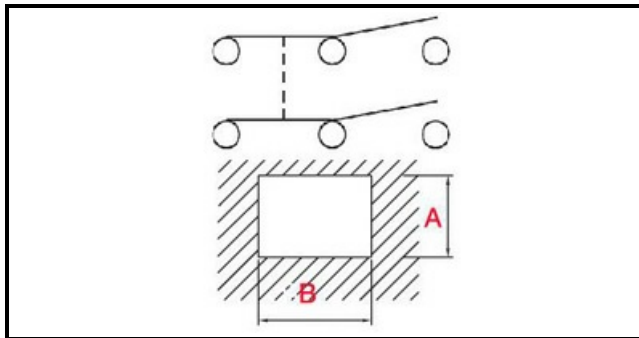

1105178

BLACK SWITCH 1-0-2 6P

Date: 05-03-2025

**Technical data**

DEPTH MM	B=28mm
WIDTH MM	A=21mm
NUMBER OF POLES	POLI/POLES=6
NUMBER OF POSITIONS	1-0-2
COLOR	NERO/BLACK
VOLT	250V

Manufacturer code

UGOLINI - MILANO DISPENSERS SPA