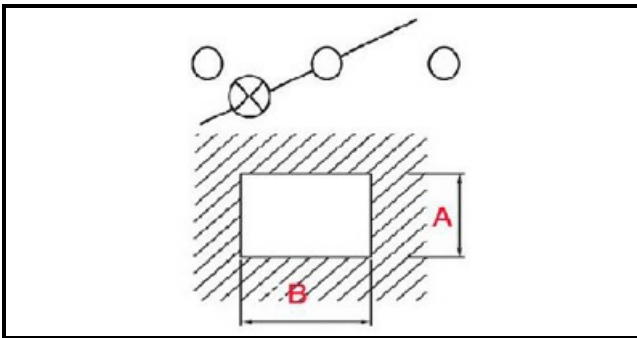

1105185

ORANGE PUSH-BUTTON SWITCH UNIP.0/1

Date: 05-04-2025

Technical data

DEPTH MM	B=27mm
WIDTH MM	A=11mm
NUMBER OF POLES	POLI/POLES=3
NUMBER OF POSITIONS	0-1
COLOR	ARANCIO/ORANGE
VOLT	250V

Manufacturer code