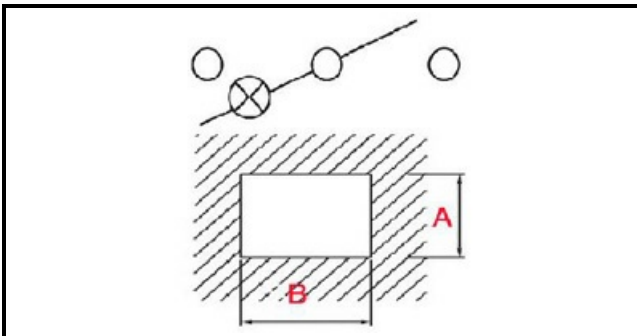

1105185

**ORANGE PUSH-BUTTON SWITCH UNIP.0/1**

Date: 05-03-2025

**Technical data**

DEPTH MM	B=27mm
WIDTH MM	A=11mm
NUMBER OF POLES	POLI/POLES=3
NUMBER OF POSITIONS	0-1
COLOR	ARANCIO/ORANGE
VOLT	250V

**Manufacturer code**