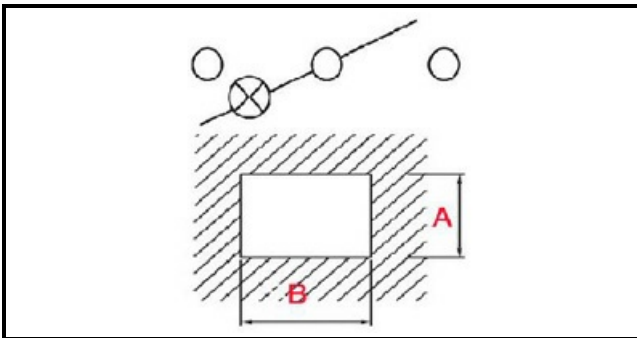

1105185

ORANGE PUSH-BUTTON SWITCH UNIP.0/1

Date: 22-12-2024

**Technical data**

DEPTH MM	B=27mm
WIDTH MM	A=11mm
NUMBER OF POLES	POLI/POLES=3
NUMBER OF POSITIONS	0-1
COLOR	ARANCIO/ORANGE
VOLT	250V

Manufacturer code