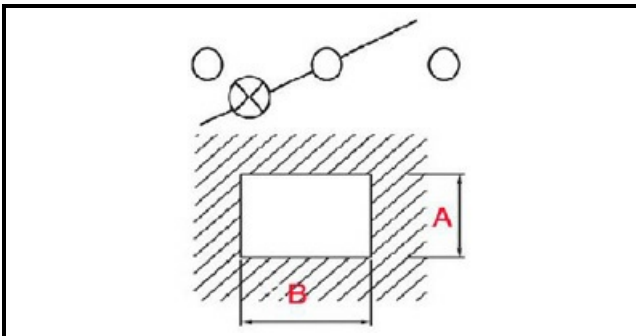

1105185

ORANGE PUSH-BUTTON SWITCH UNIP.0/1

Date: 15-11-2024

**Technical data**

DEPTH MM	B=27mm
WIDTH MM	A=11mm
NUMBER OF POLES	POLI/POLES=3
NUMBER OF POSITIONS	0-1
COLOR	ARANCIO/ORANGE
VOLT	250V

Manufacturer code