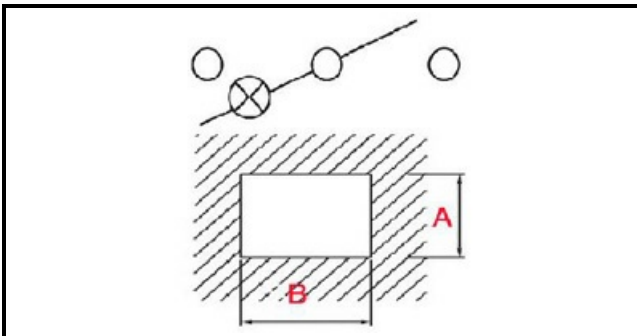

1105185

ORANGE PUSH-BUTTON SWITCH UNIP.0/1

Date: 02-02-2025

**Technical data**

DEPTH MM	B=27mm
WIDTH MM	A=11mm
NUMBER OF POLES	POLI/POLES=3
NUMBER OF POSITIONS	0-1
COLOR	ARANCIO/ORANGE
VOLT	250V

Manufacturer code