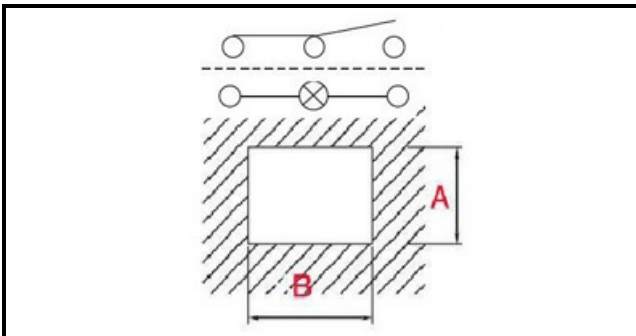

1105186

WHITE LAMP UNIP. SWITCH

Date: 02-02-2025

ORIGINAL
OSP
SPARE PARTS**Technical data**

DEPTH MM	B=27mm
WIDTH MM	A=21mm
NUMBER OF POLES	POLI/POLES=4
NUMBER OF POSITIONS	0-1
COLOR	BIANCO/WHITE
VOLT	250V