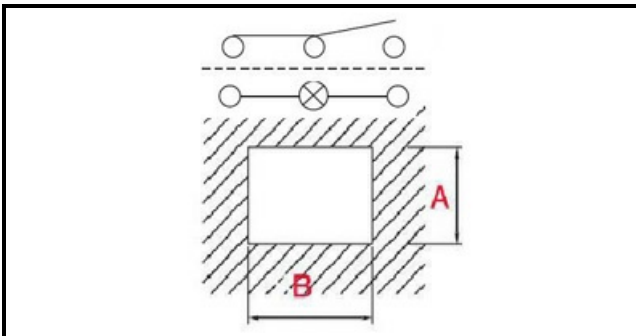

## Technical data

DEPTH MM	B=27mm
WIDTH MM	A=21mm
NUMBER OF POLES	POLI/POLES=4
NUMBER OF POSITIONS	0-1
COLOR	BIANCO/WHITE
VOLT	250V