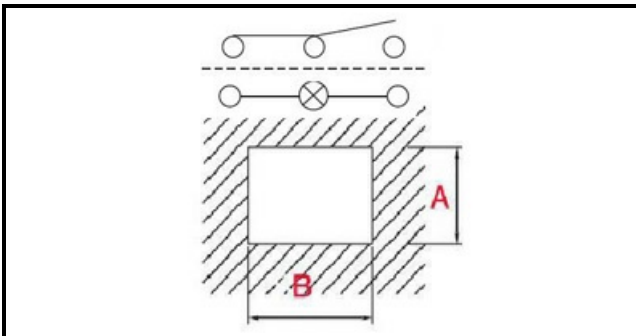

1105186

WHITE LAMP UNIP. SWITCH

Date: 15-11-2024

ORIGINAL
OSP
SPARE PARTS**Technical data**

DEPTH MM	B=27mm
WIDTH MM	A=21mm
NUMBER OF POLES	POLI/POLES=4
NUMBER OF POSITIONS	0-1
COLOR	BIANCO/WHITE
VOLT	250V