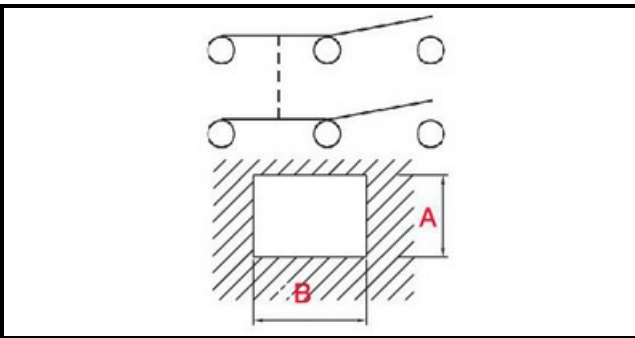

1105201

SWITCH MAN-AUTO CB

Date: 05-04-2025

ORIGINAL
OSP
SPARE PARTS

Technical data

DEPTH MM	B=27mm
WIDTH MM	A=22mm
NUMBER OF POLES	POLI/POLES=6
NUMBER OF POSITIONS	0-1
COLOR	NERO/BLACK
VOLT	230V

Manufacturer code