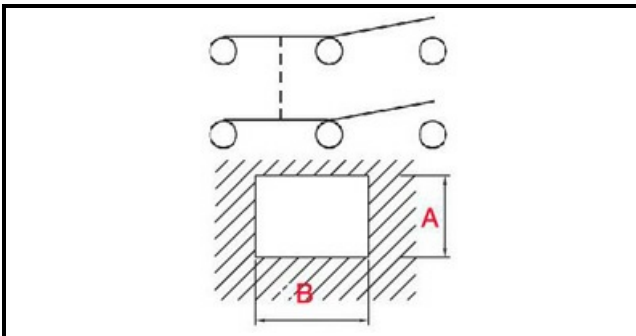

1105201

SWITCH MAN-AUTO CB

Date: 05-03-2025

ORIGINAL
OSP
SPARE PARTS**Technical data**

DEPTH MM	B=27mm
WIDTH MM	A=22mm
NUMBER OF POLES	POLI/POLES=6
NUMBER OF POSITIONS	0-1
COLOR	NERO/BLACK
VOLT	230V

Manufacturer code