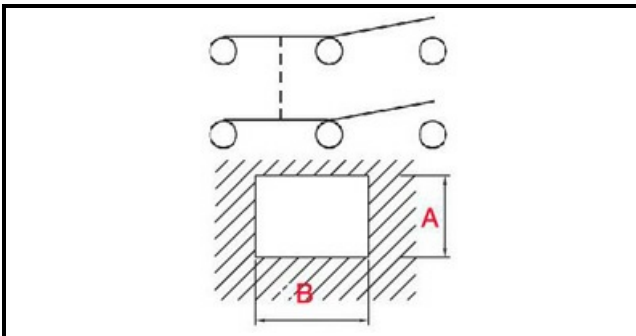

1105201

SWITCH MAN-AUTO CB

Date: 22-12-2024

ORIGINAL
OSP
SPARE PARTS**Technical data**

DEPTH MM	B=27mm
WIDTH MM	A=22mm
NUMBER OF POLES	POLI/POLES=6
NUMBER OF POSITIONS	0-1
COLOR	NERO/BLACK
VOLT	230V

Manufacturer code