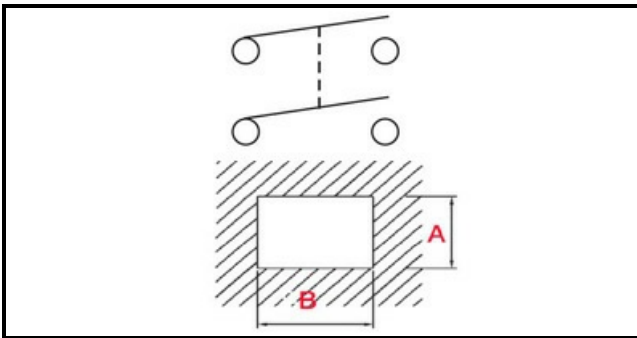

1105205

BIPOLAR SWITCH 230V

Date: 05-04-2025

ORIGINAL
OSP
SPARE PARTS

Technical data

DEPTH MM	B=27mm
WIDTH MM	A=22mm
NUMBER OF POLES	POLI/POLES=4
NUMBER OF POSITIONS	0-1
COLOR	NERO/BLACK
VOLT	230V

Manufacturer code