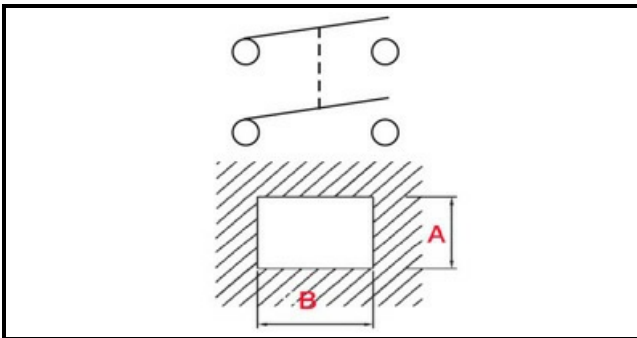

1105205

BIPOLAR SWITCH 230V

Date: 05-03-2025

ORIGINAL
OSP
SPARE PARTS**Technical data**

DEPTH MM	B=27mm
WIDTH MM	A=22mm
NUMBER OF POLES	POLI/POLES=4
NUMBER OF POSITIONS	0-1
COLOR	NERO/BLACK
VOLT	230V

Manufacturer code