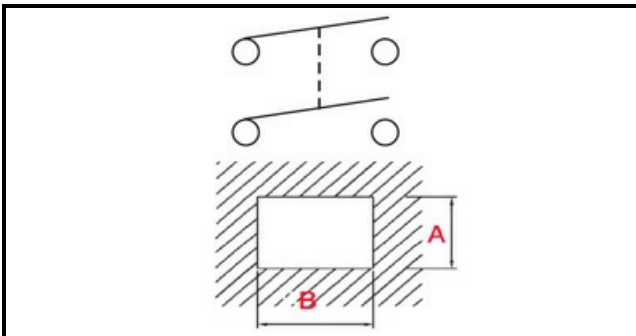

1105205

BIPOLAR SWITCH 230V

Date: 22-12-2024

ORIGINAL
OSP
SPARE PARTS**Technical data**

DEPTH MM	B=27mm
WIDTH MM	A=22mm
NUMBER OF POLES	POLI/POLES=4
NUMBER OF POSITIONS	0-1
COLOR	NERO/BLACK
VOLT	230V

Manufacturer code